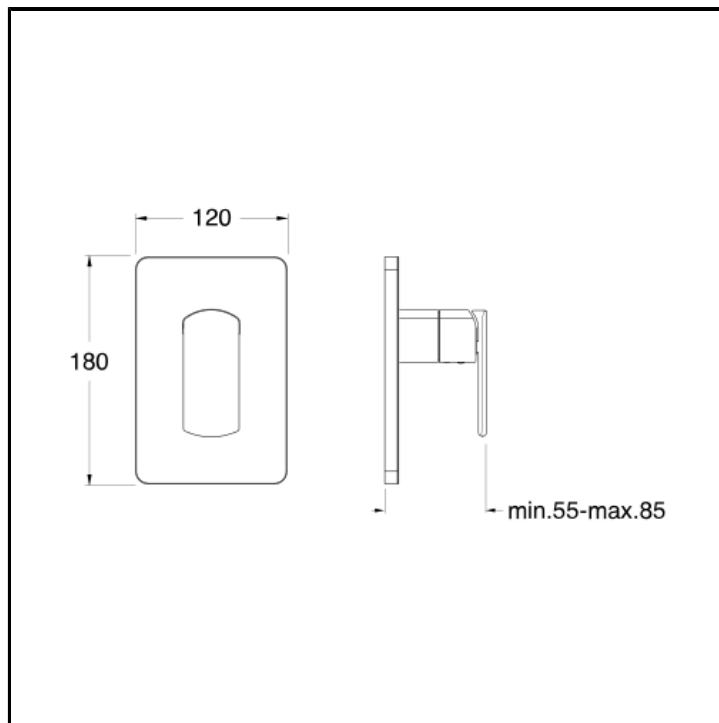

# CRIPF686

Shower mixer external parts for CRICS535 with metal plate