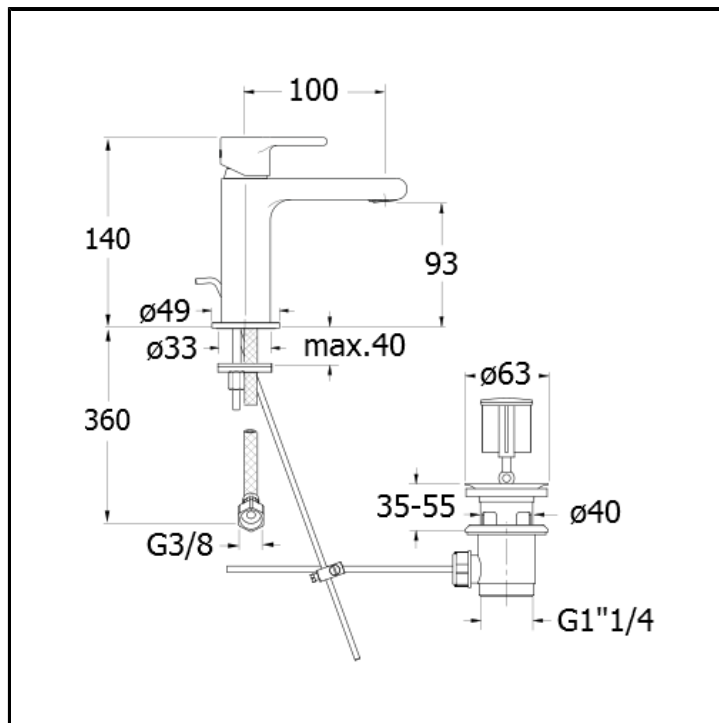

Basin mixer REGULAR with 1"1/4 waste