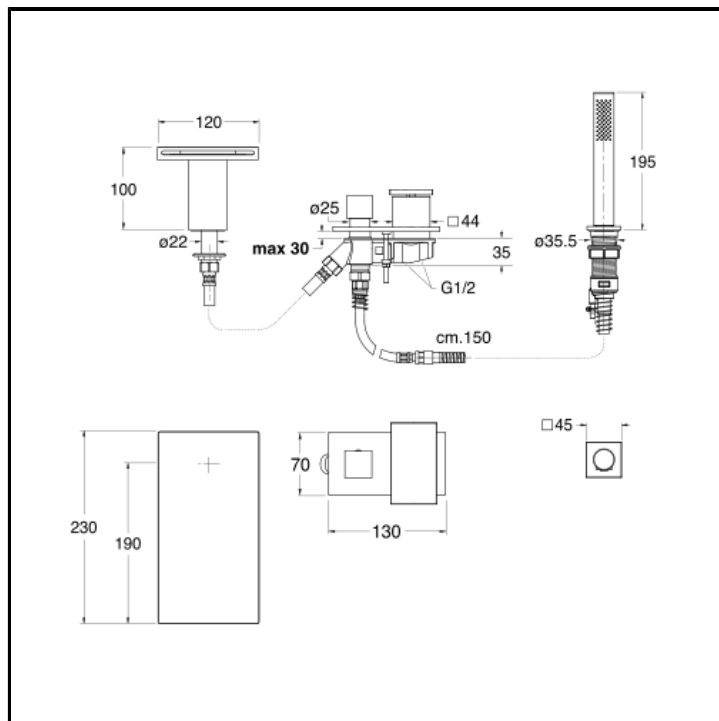

4 hole deck mounted bath mixer with diverter, spout, pull-out antilime hand shower, FOLLOW ME and metal plate

## INSTALLATION

- Tub edge