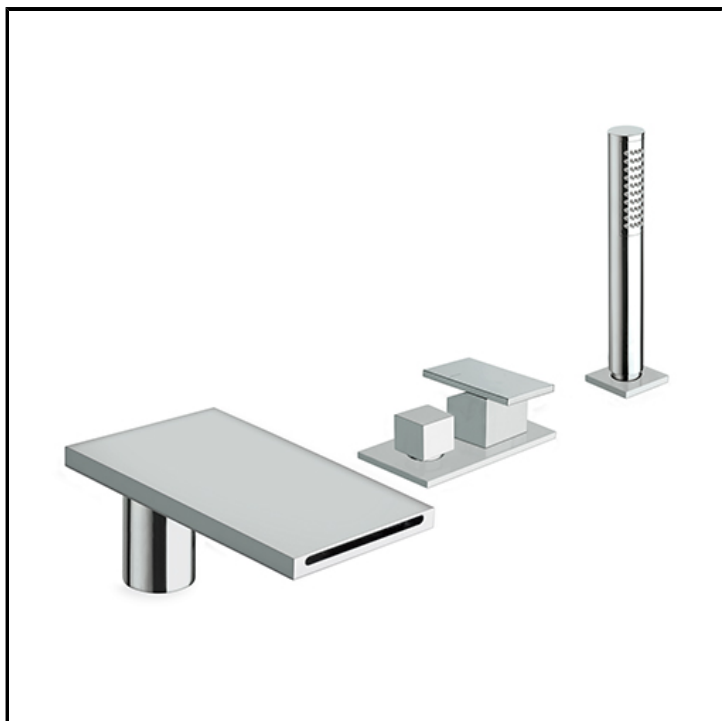

4 hole deck mounted bath mixer with diverter, spout, pull-out antilime hand shower, FOLLOW ME and metal plate

## INSTALLATION

- Tub edge