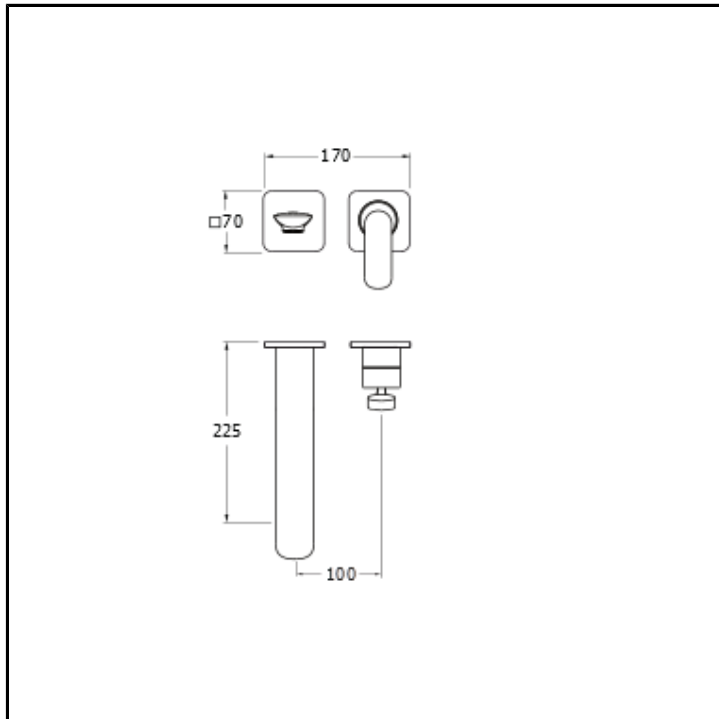

CRIFL959

Large single-control wall-mount external set for 2-hole Washbasin, with manual mixing, without drain. Spout length 225 mm. For completion with recessed part CRICS200 (RH) / CRICS201 (LH)

FINISHINGS