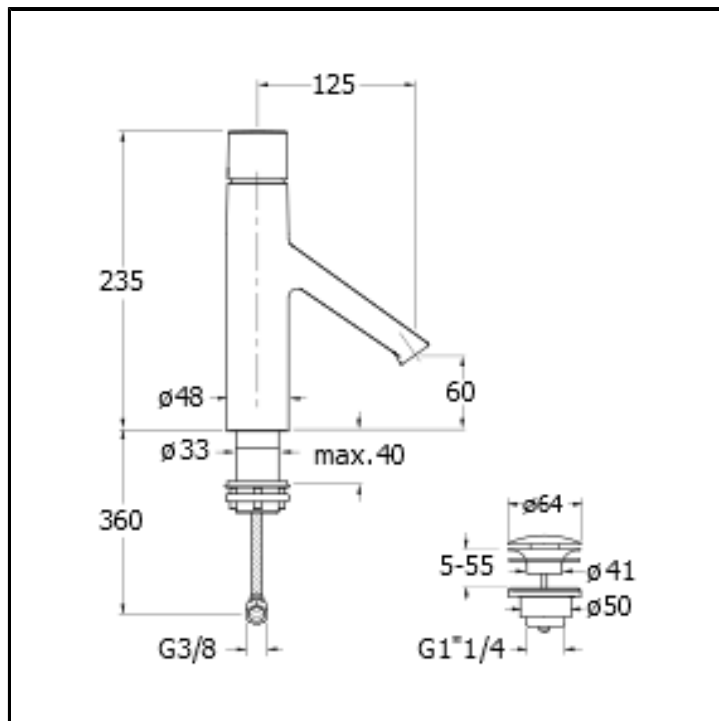

# CRIRU224

Basin mixer REGULAR with 1"1/4 Up&Down waste