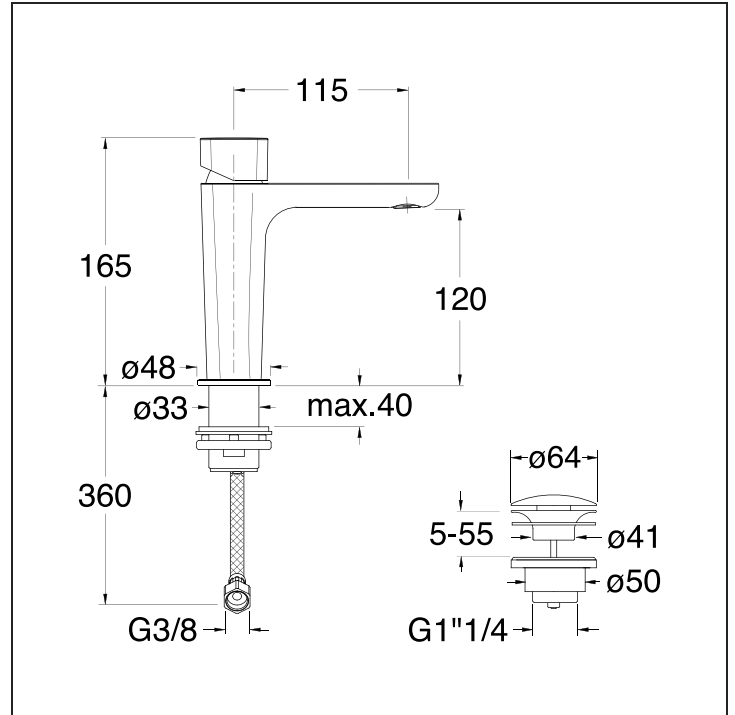

KG 220 REGULAR

CRISTINA

Basin mixer REGULAR with 1" 1/4 Up&Down waste

FINISHINGS

51 Chrome

TECHNOLOGIES

SOFT WATER

Soft touch flow enhances the pleasure of water.

WATER SAVING

Reduces the flow rate allowing up to 50% saving of water by ensuring a full jet.

EASY TO INSTALL

Technical components allow for quick and precise installation.

FEATURES

- Aerator
- Easy to install
- Water saving aerator

INSTALLATION

- Deck mounted

CONTROL

- Single lever mixers