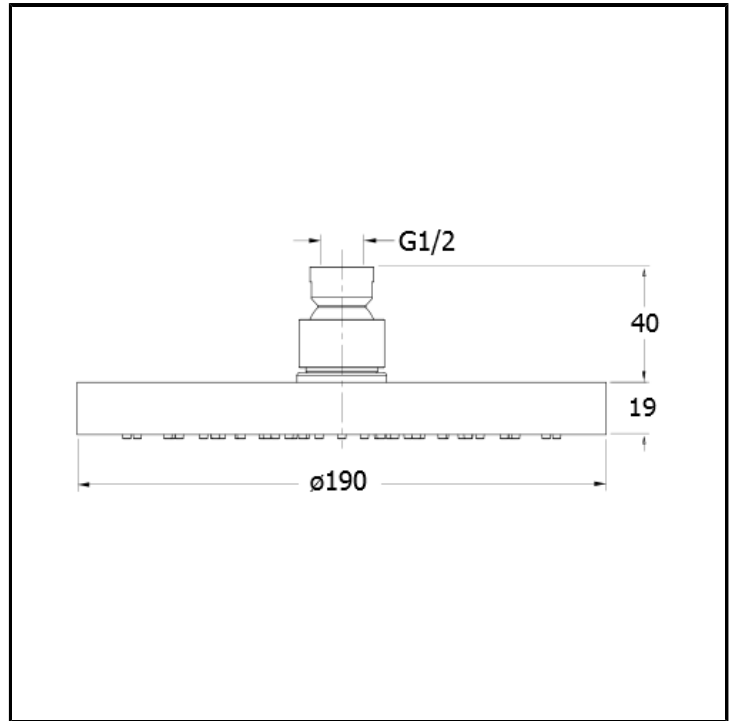

CRIPD014

ø 19 cm checkable anti-limescale showerhead

FINISHINGS

 White matt	 Chrome
 Polished black chrome	 Brushed black chrome
 PVD polished gold brass	 PVD brushed gold brass
 Polished metallic	 Brushed metallic
 Black matt	 Yellow gold oro
 PVD polished rose gold	 PVD brushed rose gold
 Brushed old brass	