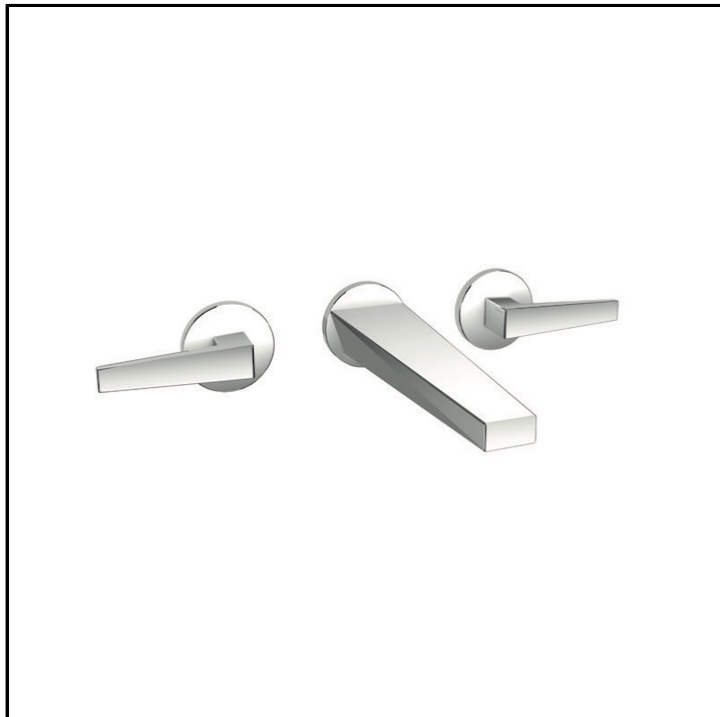

# CRIFT942

Contemporary Collection - Fractal, Soo K. Chan

■ CRISTINA  
RUBINETTERIE

Dual-control wall-mounted external set for 3-hole Regular Washbasin, 3 rosettes, with mechanical mixing, without drain. Spout length 188 mm. For completion with recessed part CRICS233 (centrals spout)