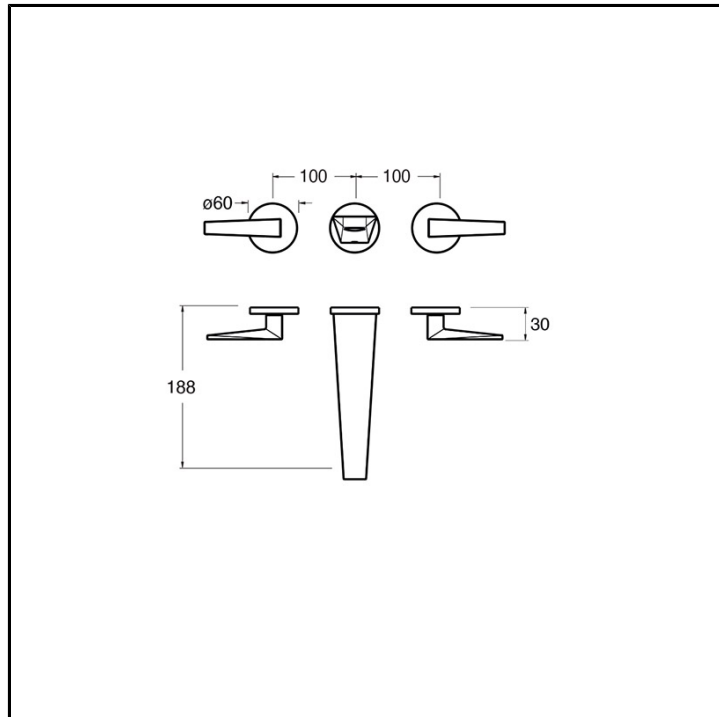

# CRIFT942

Contemporary Collection - Fractal, Soo K. Chan

■ CRISTINA  
RUBINETTERIE

Dual-control wall-mounted external set for 3-hole Regular Washbasin, 3 rosettes, with mechanical mixing, without drain. Spout length 188 mm. For completion with recessed part CRICS233 (centrals spout)