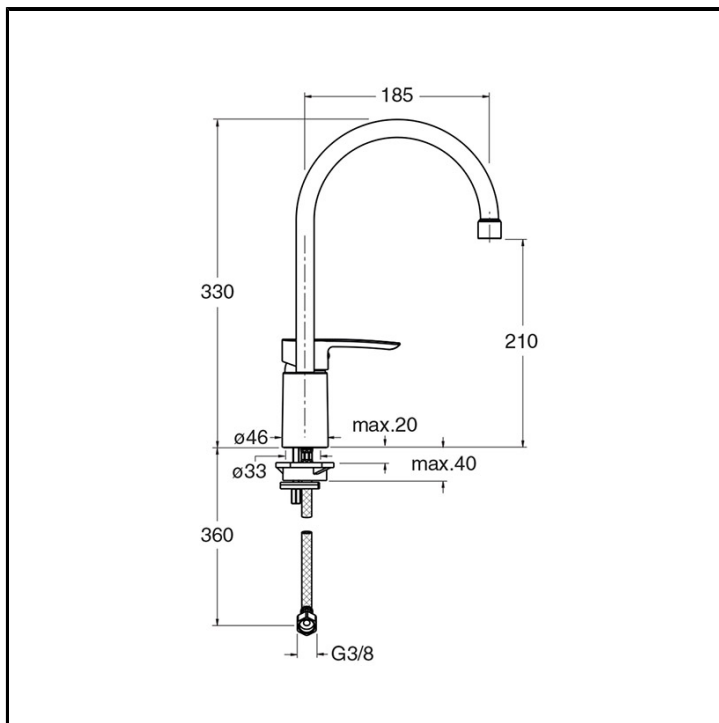

CRIGN522

■ CRISTINA
RUBINETTERIE

Single-control kitchen mixer, swivel spout, single-hole deck-mounted, with right-hand side mechanical mixing. Straight body, H. 330 mm

FINISHINGS

 Chrome

COMMAND

- Monocontrol