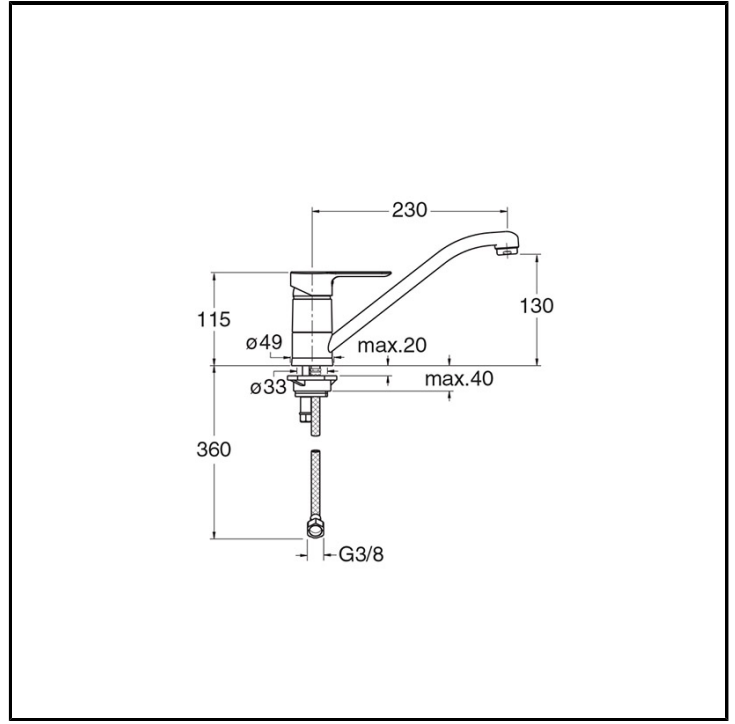

CRIKR521

■ CRISTINA
RUBINETTERIE

Single-control kitchen mixer, swivel spout, single-hole deck-mounted, with mechanical front mixing, H. 115 mm

FINISHINGS

Chrome

COMMAND

- Monocontrol

INSTALLATION