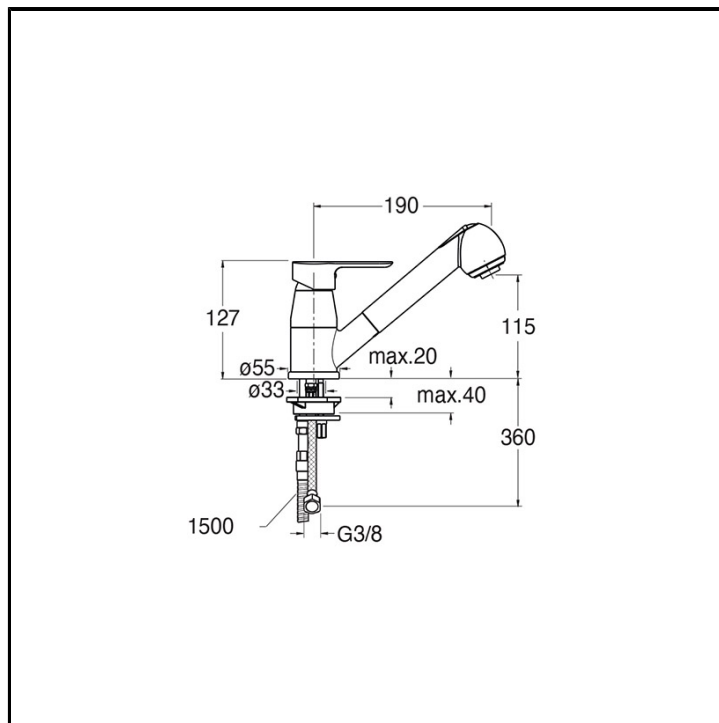

CRIKR530

■ CRISTINA
RUBINETTERIE

Single-control kitchen mixer, swivel spout, single-hole deck-mounted, with mechanical front mixing and detachable 2-jet mini showerhead, H. 127 mm

FINISHINGS

COMMAND

- Monocontrol