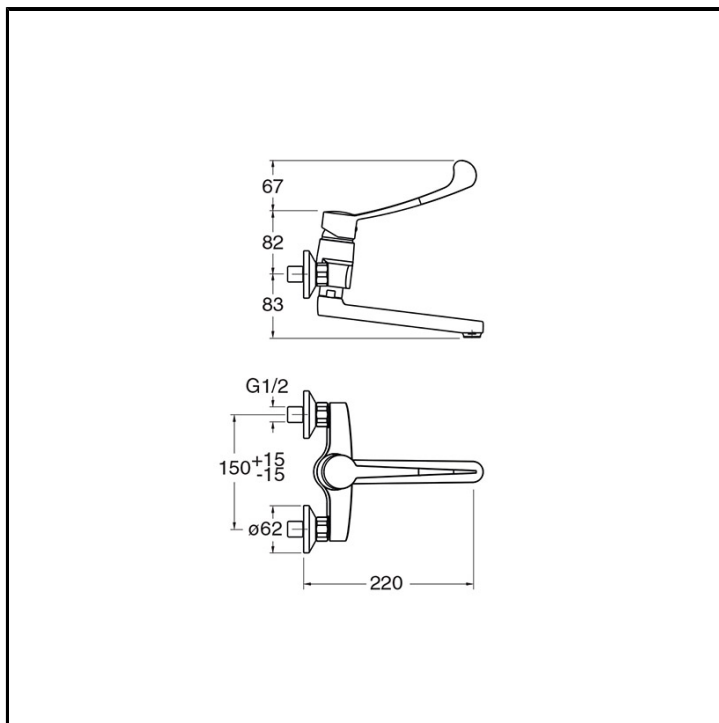

CRIKW455

■ CRISTINA
RUBINETTERIE

Single-control wall-mounted kitchen mixer, swivel spout, with mechanical front mixing, soft touch clinical lever. Spout length 220 mm

FINISHINGS

Chrome

COMMAND

- Monocontrol