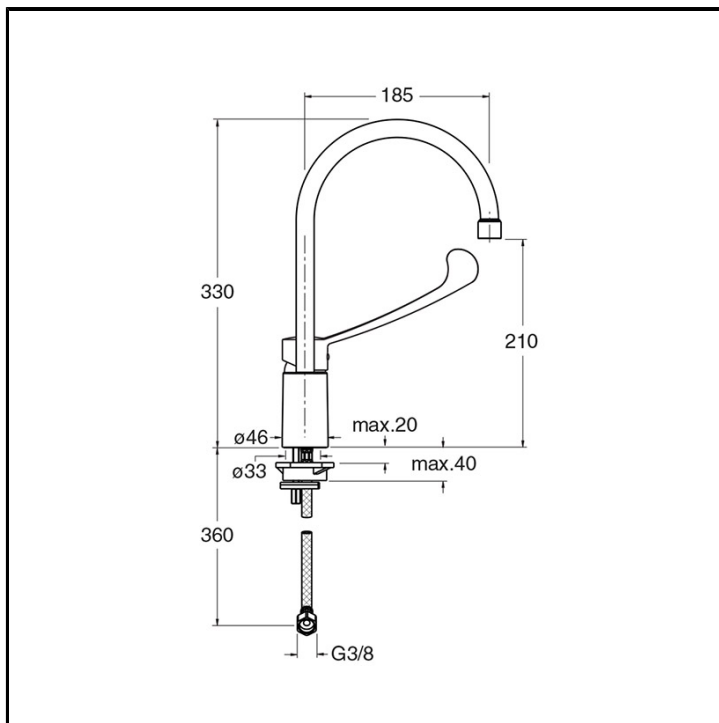

CRIKW522

■ CRISTINA
RUBINETTERIE

Single-control kitchen mixer, tall swivel spout, single-hole deck-mounted, with mechanical front mixing, soft touch clinical lever, H. 330 mm

FINISHINGS

Chrome

COMMAND

- Monocontrol