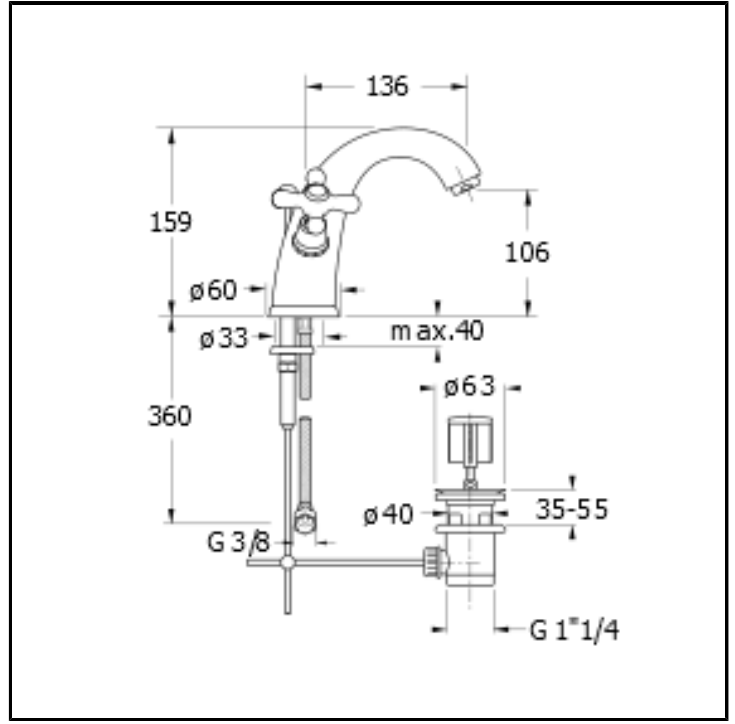

CRIM212

Basin mixer LARGE with 1"1/4 pop up waste

FINISHINGS

 White matt	 Chrome
 Brushed black chrome	 Brushed metallic
 Black matt	 Yellow gold oro
 PVD brushed rose gold	 Brushed old brass

FEATURES (MODEL NAME SIDE)