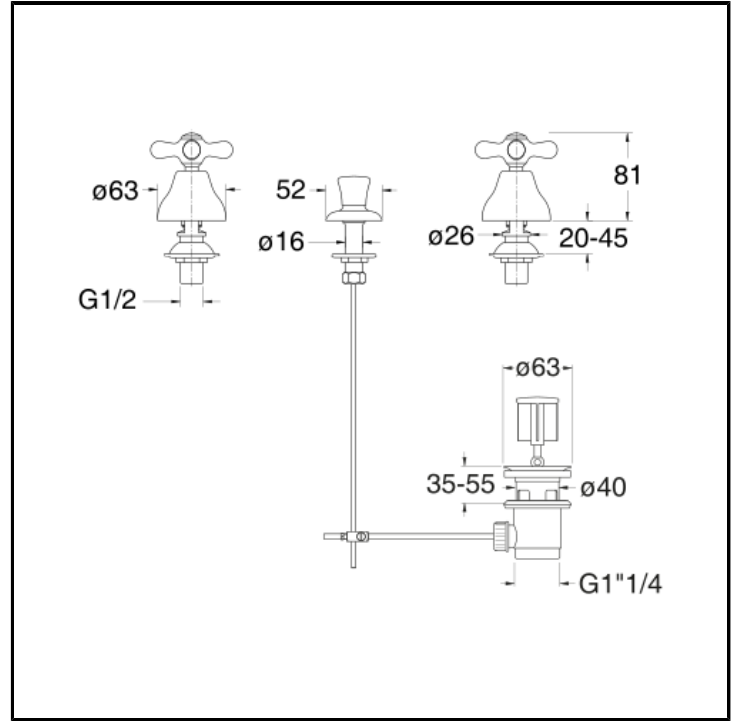

CRIM301

■ CRISTINA
RUBINETTERIE

3 hole bidet mixer with 1"1/4 pop up waste

FINISHINGS

 White matt	 Chrome
 Brushed black chrome	 Brushed metallic
 Black matt	 Yellow gold oro
 PVD brushed rose gold	 Brushed old brass

COMMAND

- Bicomando

INSTALLATION

- Top

TPOLOGY

-

ENVIRONMENT

- Bathroom