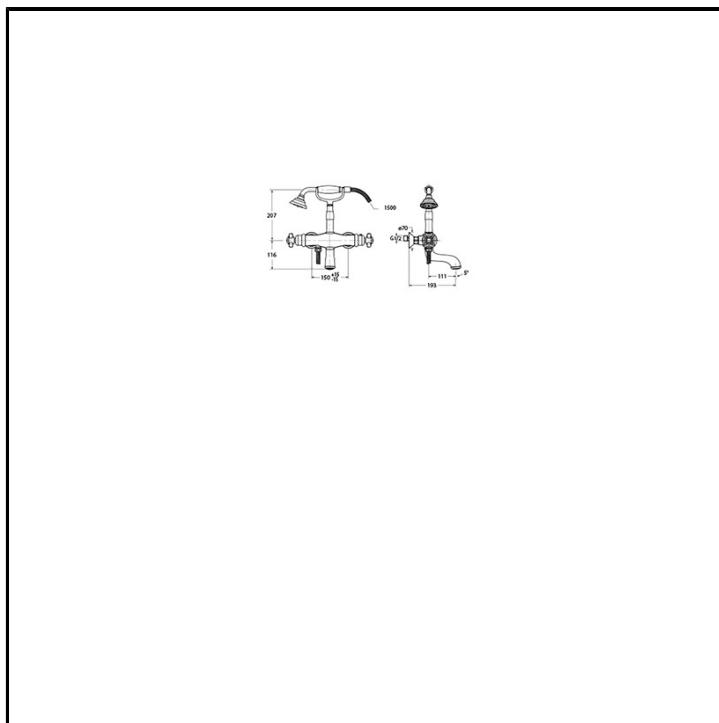

# CRILD182

Wall-mounted external bath mixer, with thermostatic mixing, diverter with 2 outlets, spout length 193 mm, anti-scale mini showerhead and hose