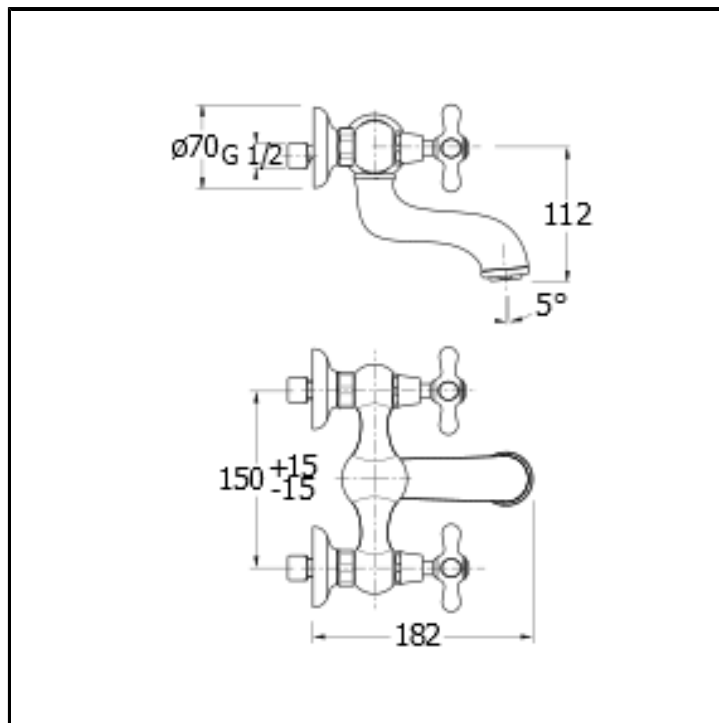

CRIM412

External bath/washtub mixer

FINISHINGS

 White matt	 Chrome
 Brushed black chrome	 Brushed metallic
 Black matt	 Yellow gold oro
 PVD brushed rose gold	 Brushed old brass

CHARACTERISTICS

-

FEATURES FROM TECHNOLOGIES