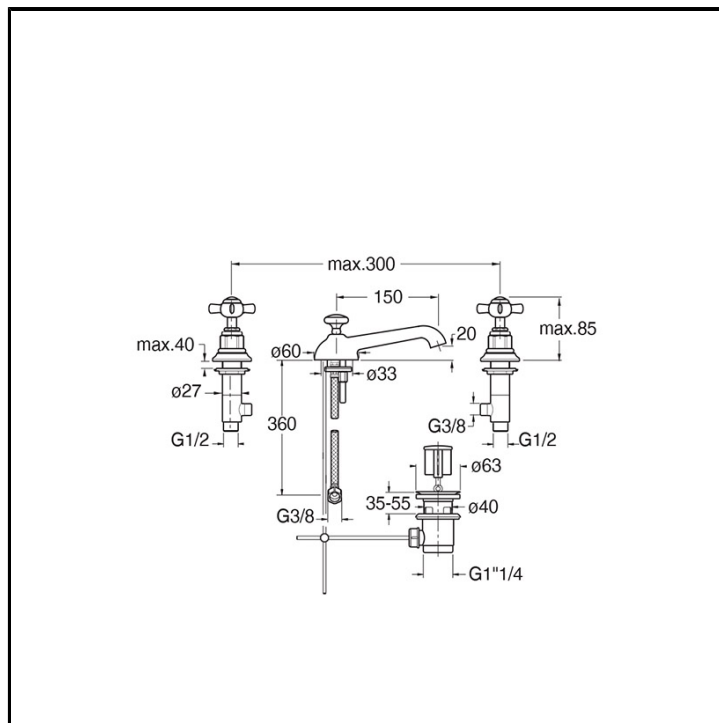

# CRILD203

■ CRISTINA  
RUBINETTERIE

Dual-control 3-hole deck-mounted Regular Washbasin mixer, with mechanical mixing and pop-up waste 1" 1/4