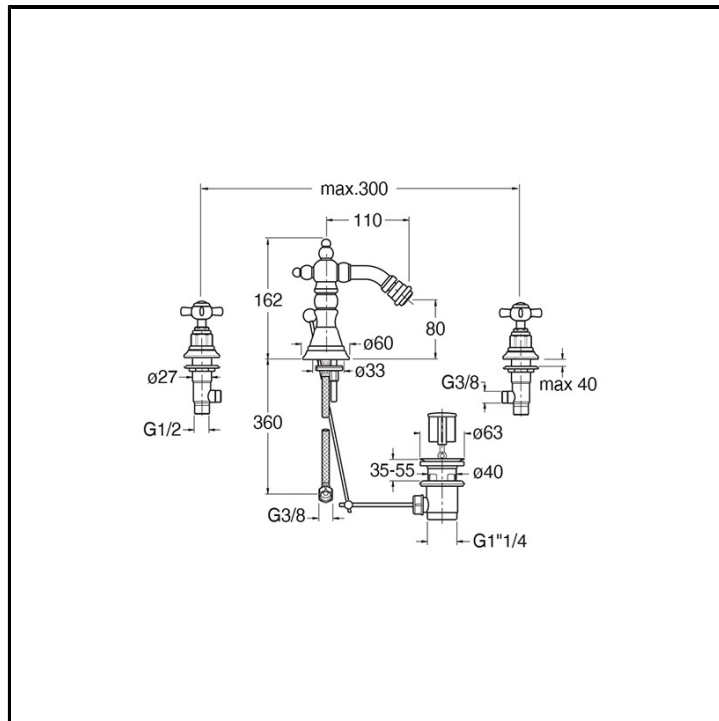

CRILD307

Dual-control 3-hole deck-mounted Bidet mixer, with mechanical mixing and pop-up waste 1" 1/4

FINISHINGS

Chrome

Brushed old brass

COMMAND

- Bicomando

INSTALLATION