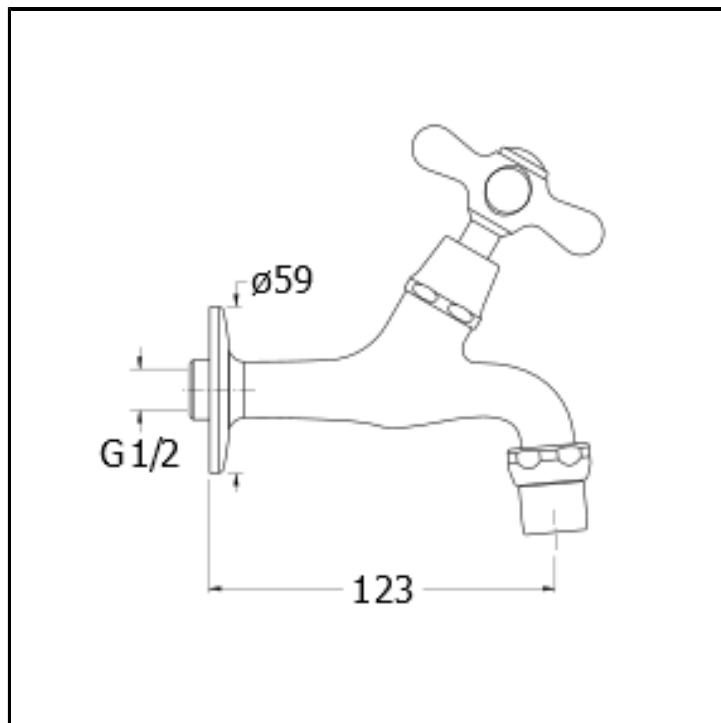

CRIM652

1/2" wall mounted "cold water" tap

FINISHINGS

Chrome

Brushed old brass

FEATURES FROM TECHNOLOGIES

-

COMMAND