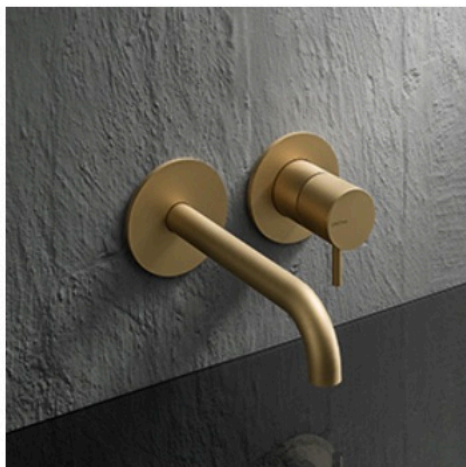

Tricolore Verde