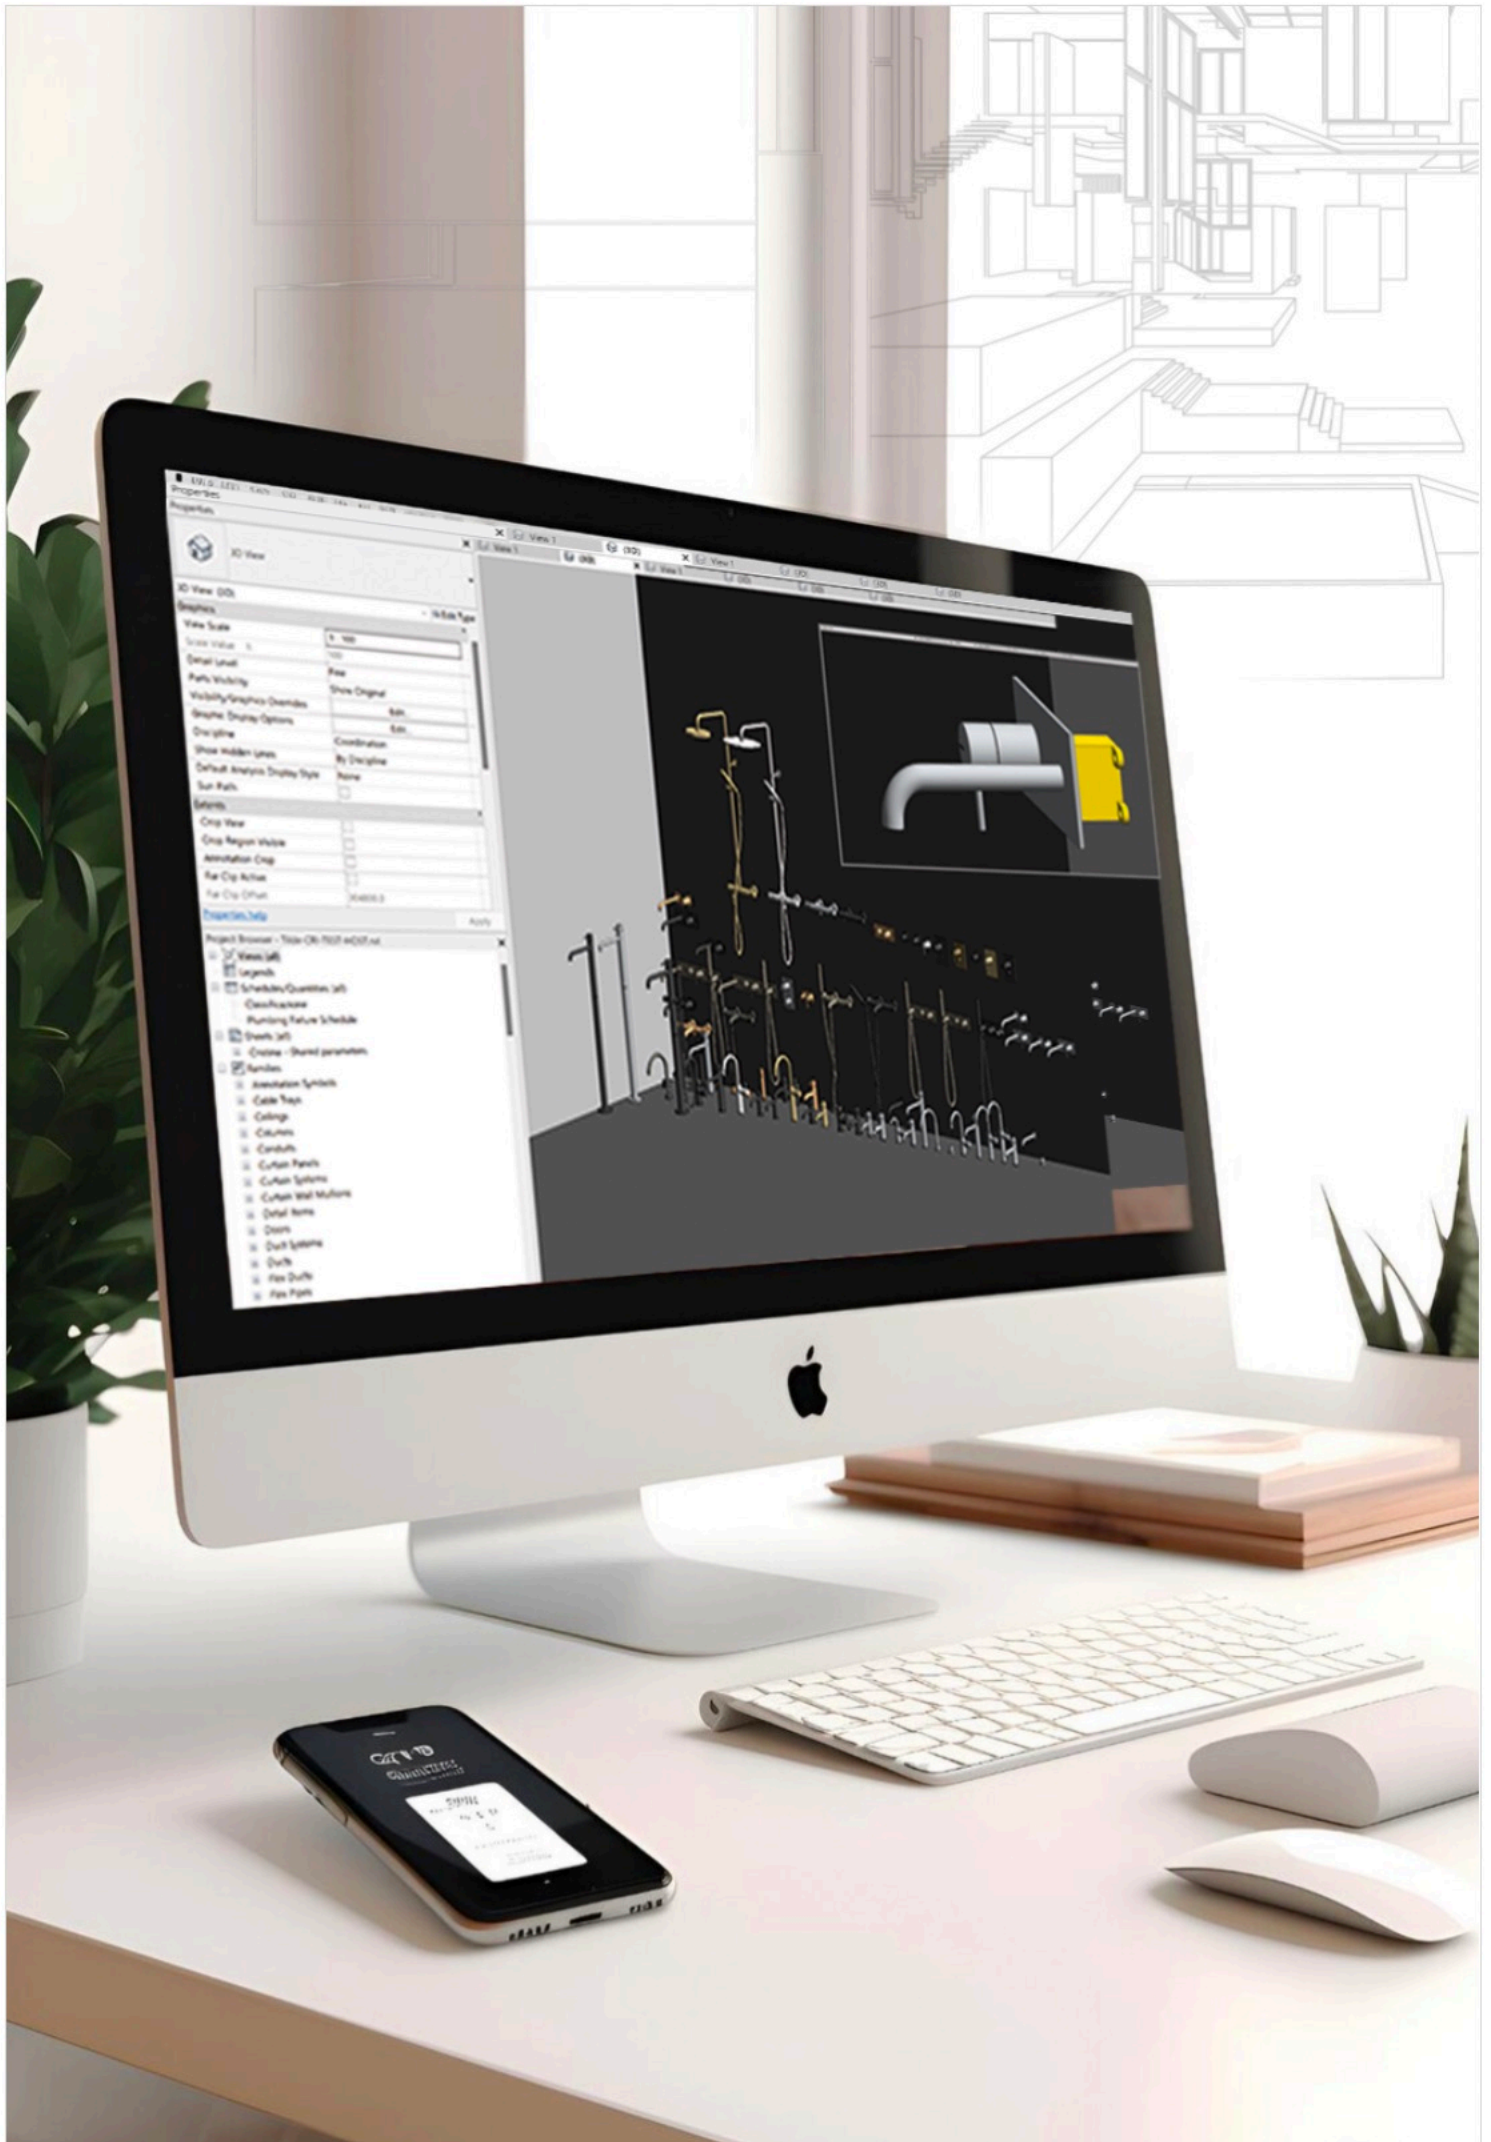

■ CRISTINA

RUBINETTERIE

Dear Architects,

As a leader in the field of design faucets, CRISTINA Rubinetterie announces the arrival of **three series in BIM format : Tabula, Tilde and Tricolore Verde** , now available on our website and soon on Archiproducts.

This initiative represents a new chapter in interior design, offering advanced tools to realize unprecedented architectural visions.