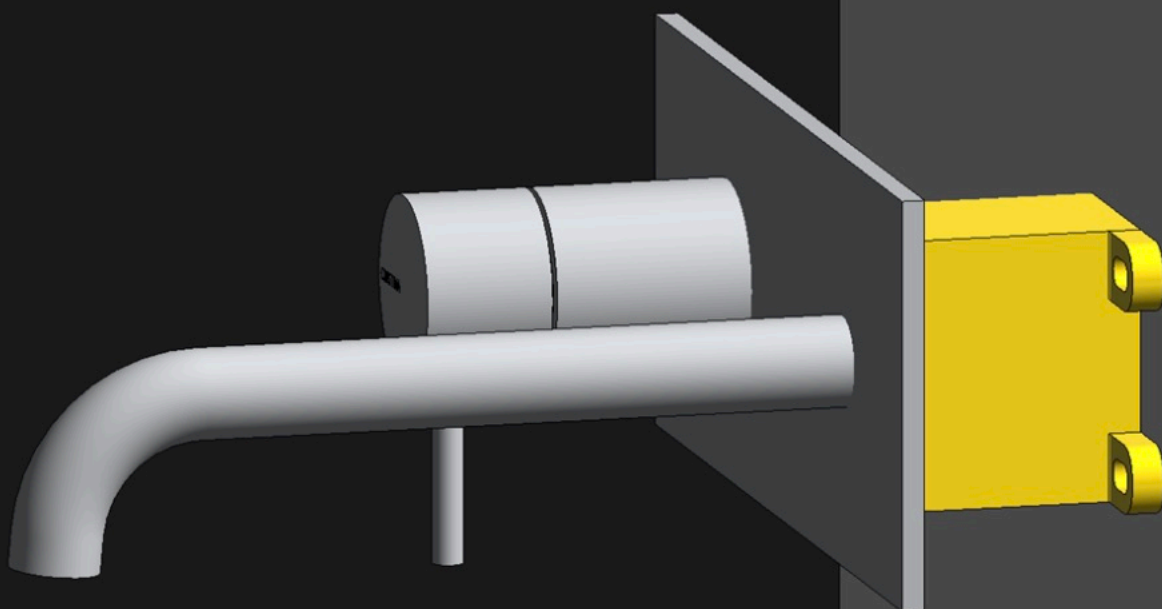

Maximum Efficiency, Minimal Dimensions

We understand the importance of efficiency in design. For this reason, we have made our BIM files **light and easily manageable**, ensuring a smooth integration into your creative process without sacrificing quality or compromising execution speed.

Unprecedented Precision

Thanks to the nativity in Revit, our models offer **highly detailed** parameterization. This means models with integrated connectors to easily connect the pipes of the plumbing system and mixers complete with built-in part, perfectly adaptable to the wall you are designing.

Get ready for a **high level of detail and customization**.

More than Simple Models

Aware of the challenges in adopting new tools, CRISTINA Rubinetterie will accompany the BIM files with **detailed instructions** for optimal use of the software, facilitating the adoption of these resources in your daily workflow. The instructions will soon be available on our website.

Where to Find the Models

Our series - **Tilde, Tricolore Verde and Tabula** - are now available for download on our website (in the specifications of each product) and on Archiproducts.