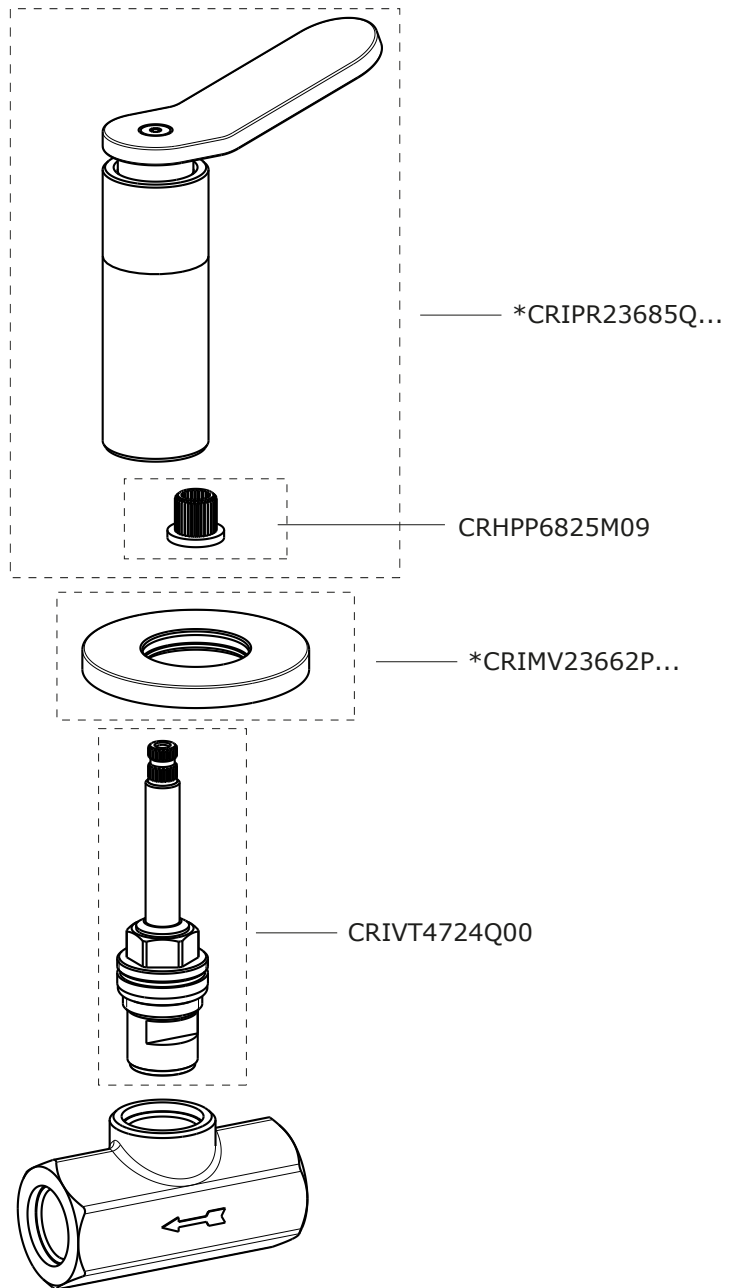

EAST SIDE

CRIES618

SCHEDA RICAMBI | SPARE PARTS SHEET

rev.01_02/2022

NOTE | NOTES

* completare con codice finitura | complete with finishing code