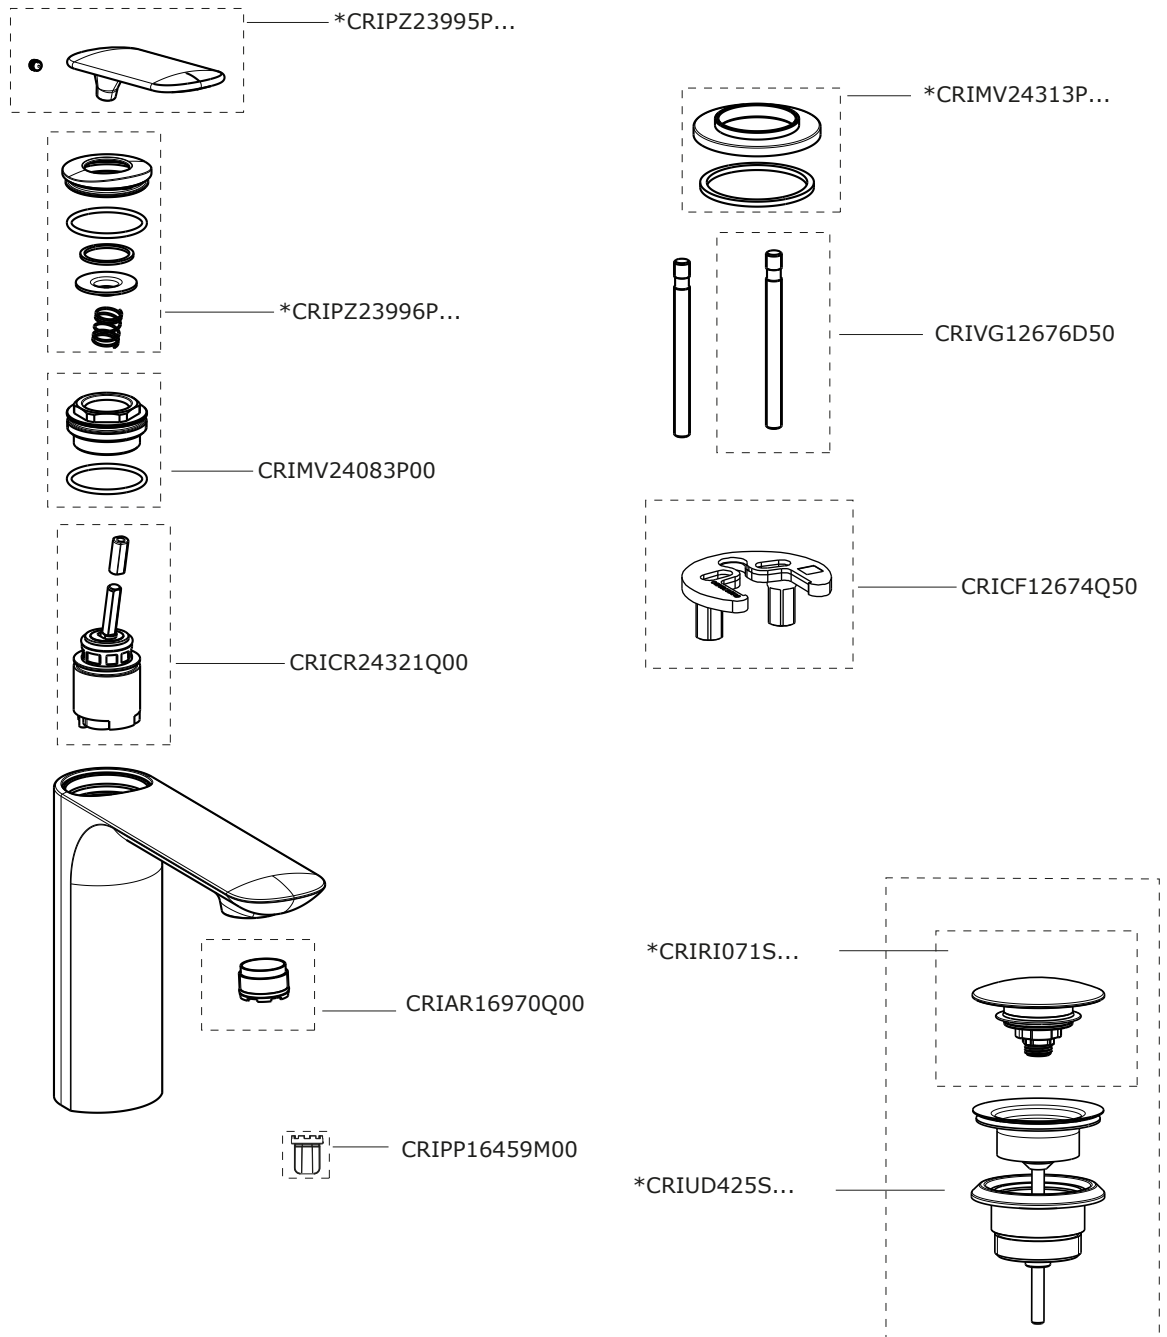

FOIL

CRIFL220

SCHEDA RICAMBI | SPARE PARTS SHEET

rev.01_02/2022

NOTE | NOTES

* completare con codice finitura | complete with finishing code