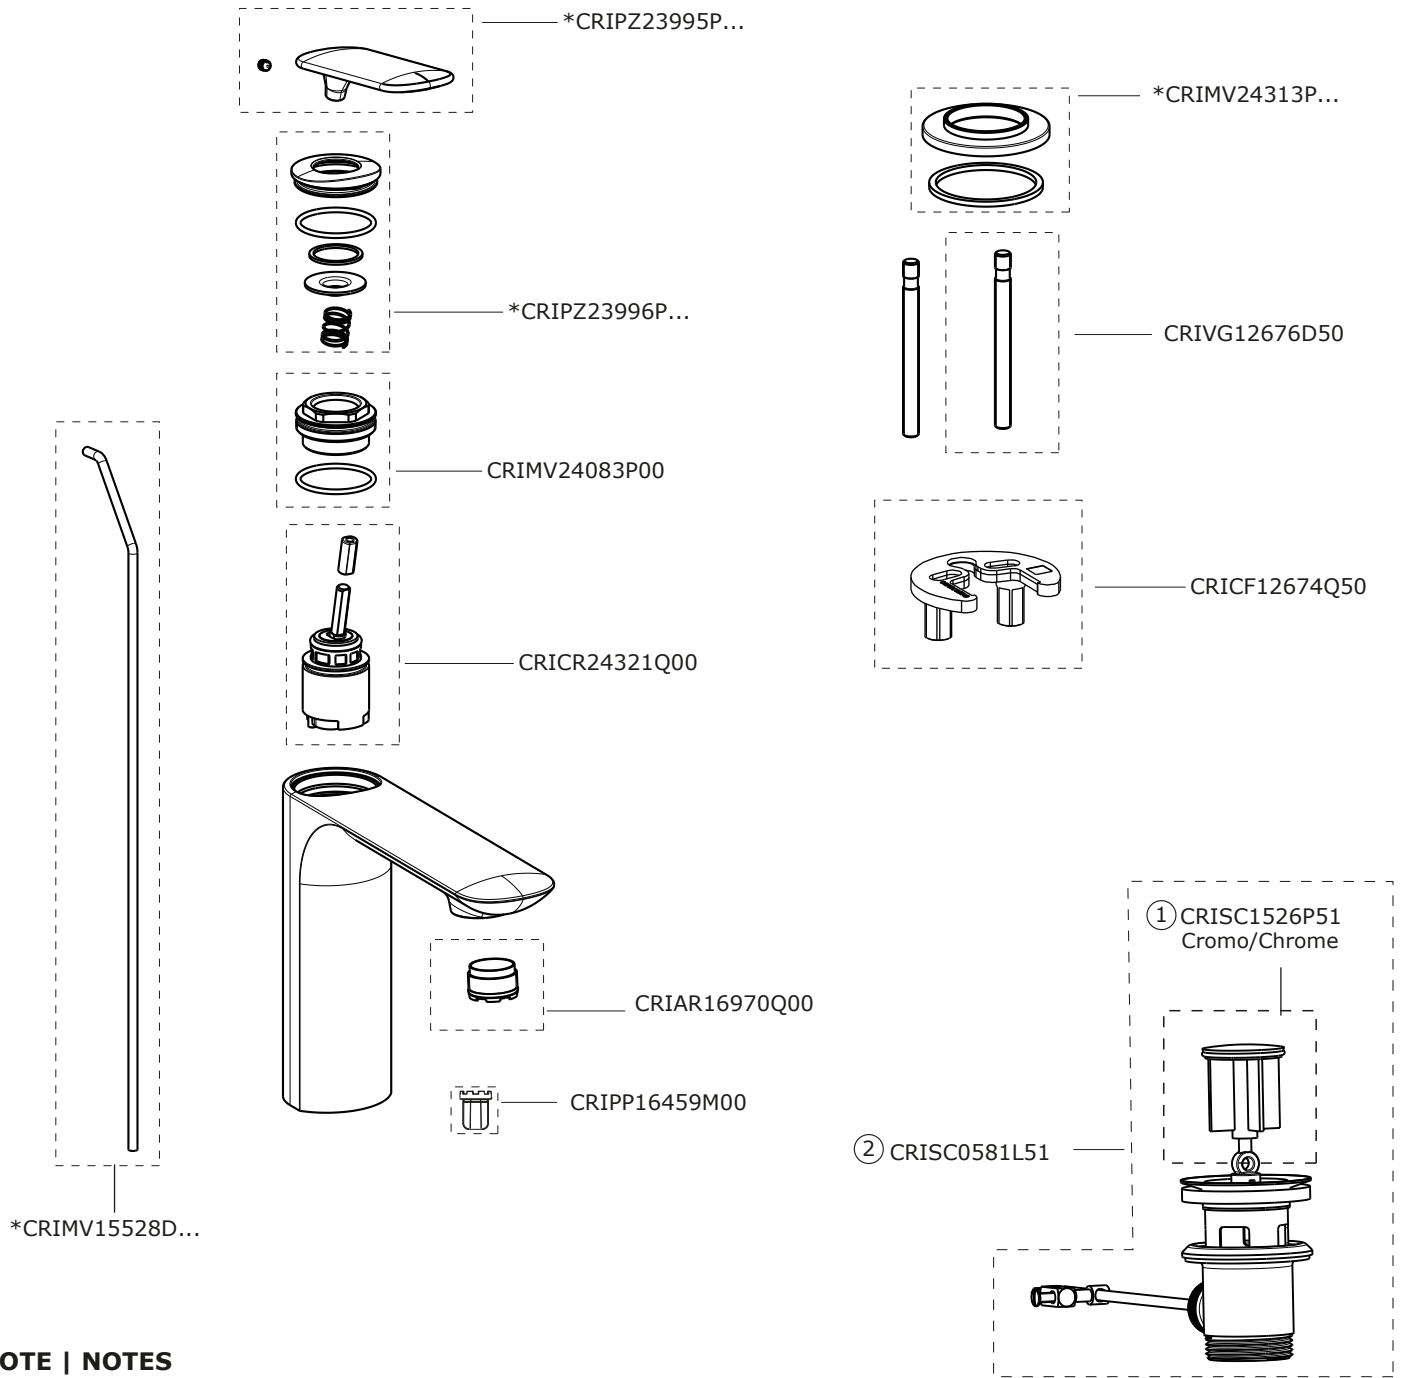

# FOIL

CRIFL221

SCHEDA RICAMBI | SPARE PARTS SHEET

rev.01\_02/2022

## NOTE | NOTES

\* completare con codice finitura | complete with finishing code

- ① Altre finiture/Other finishings \*CRISC3649P...
- ② Altre finiture/Other finishings \*CRISC3598Q...