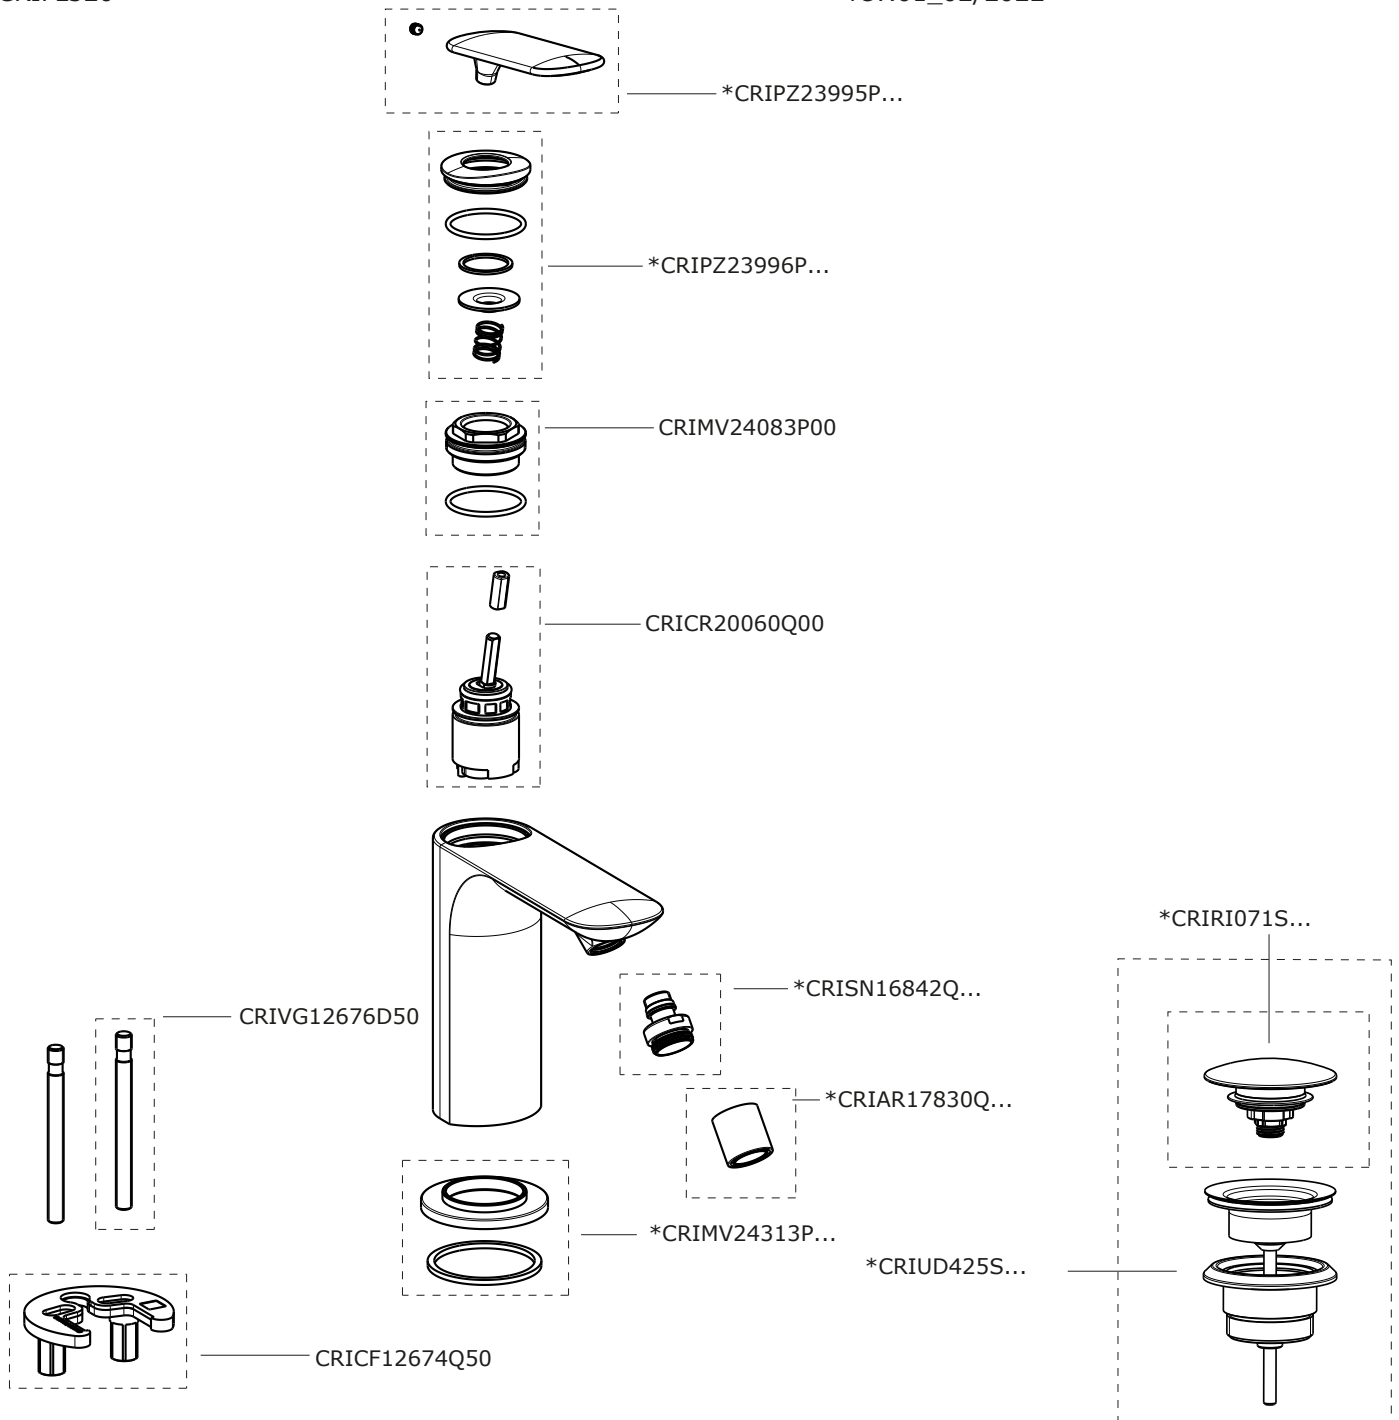

# FOIL

CRIFL320

SCHEDA RICAMBI | SPARE PARTS SHEET

rev.01\_02/2022

## NOTE | NOTES

\* completare con codice finitura | complete with finishing code