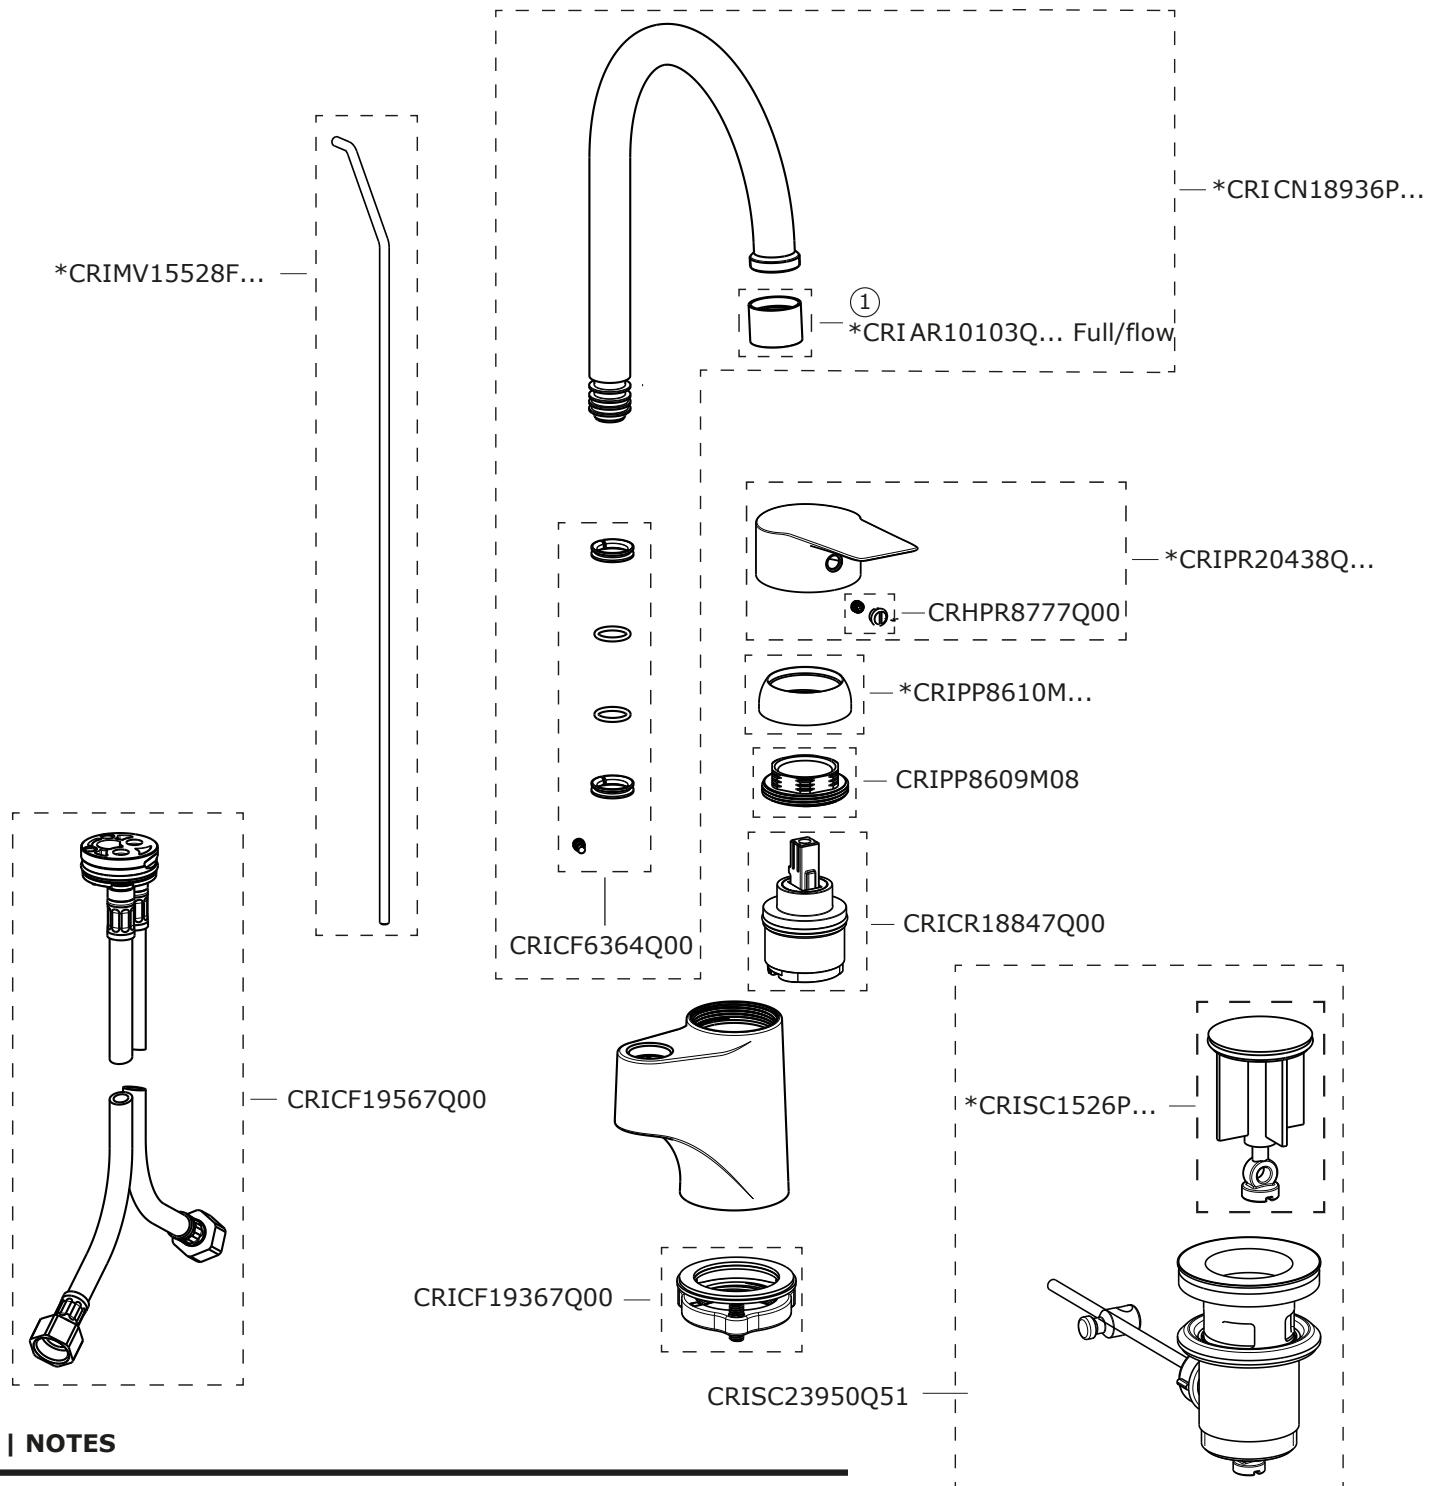

PRO 1

CR11P228

SCHEDA RICAMBI | SPARE PARTS SHEET

rev.01_02/2023

NOTE | NOTES

* completare con codice finitura | complete with finishing code

① *CRIAR11509Q... 5 lit/min