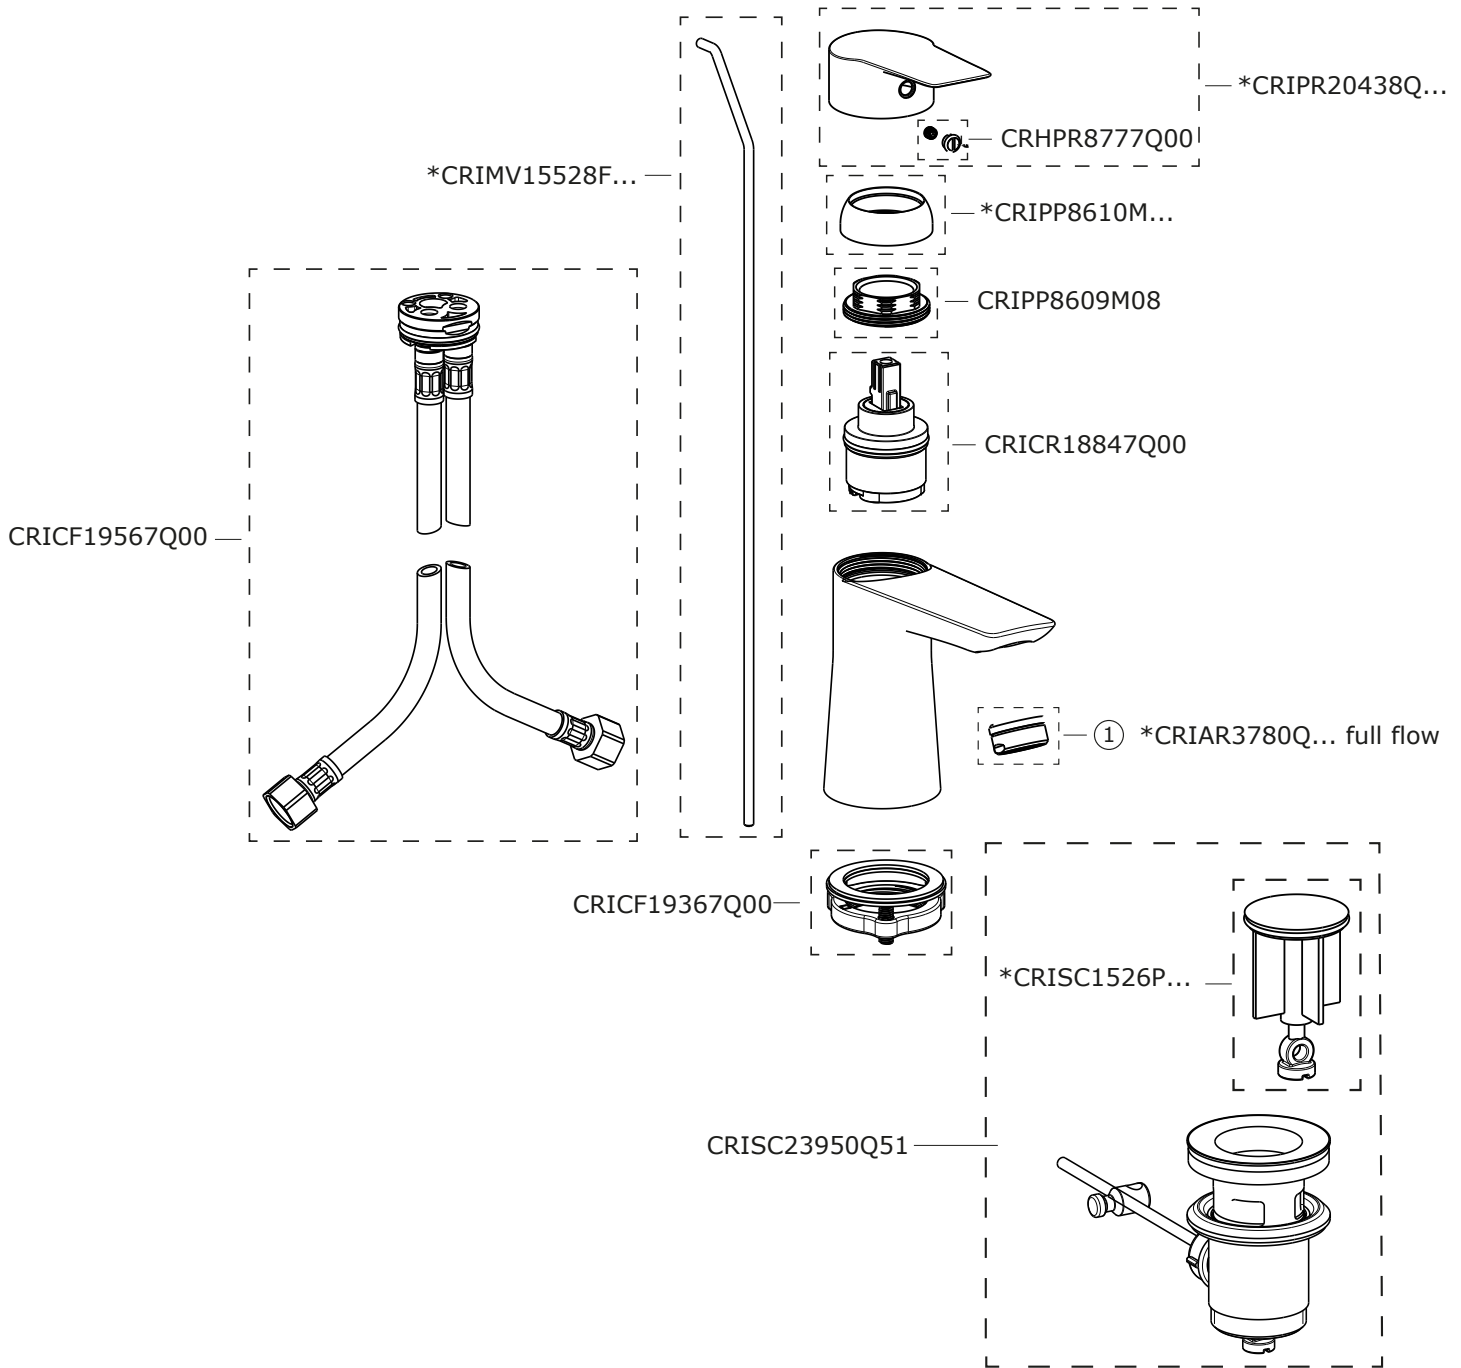

PRO 1

CR11P264

SCHEDA RICAMBI | SPARE PARTS SHEET

rev.01_02/2023

NOTE | NOTES

* completare con codice finitura | complete with finishing code

① *CRIAR11504Q... 5 lit/min

*CRIAR12501Q... 2lit/min