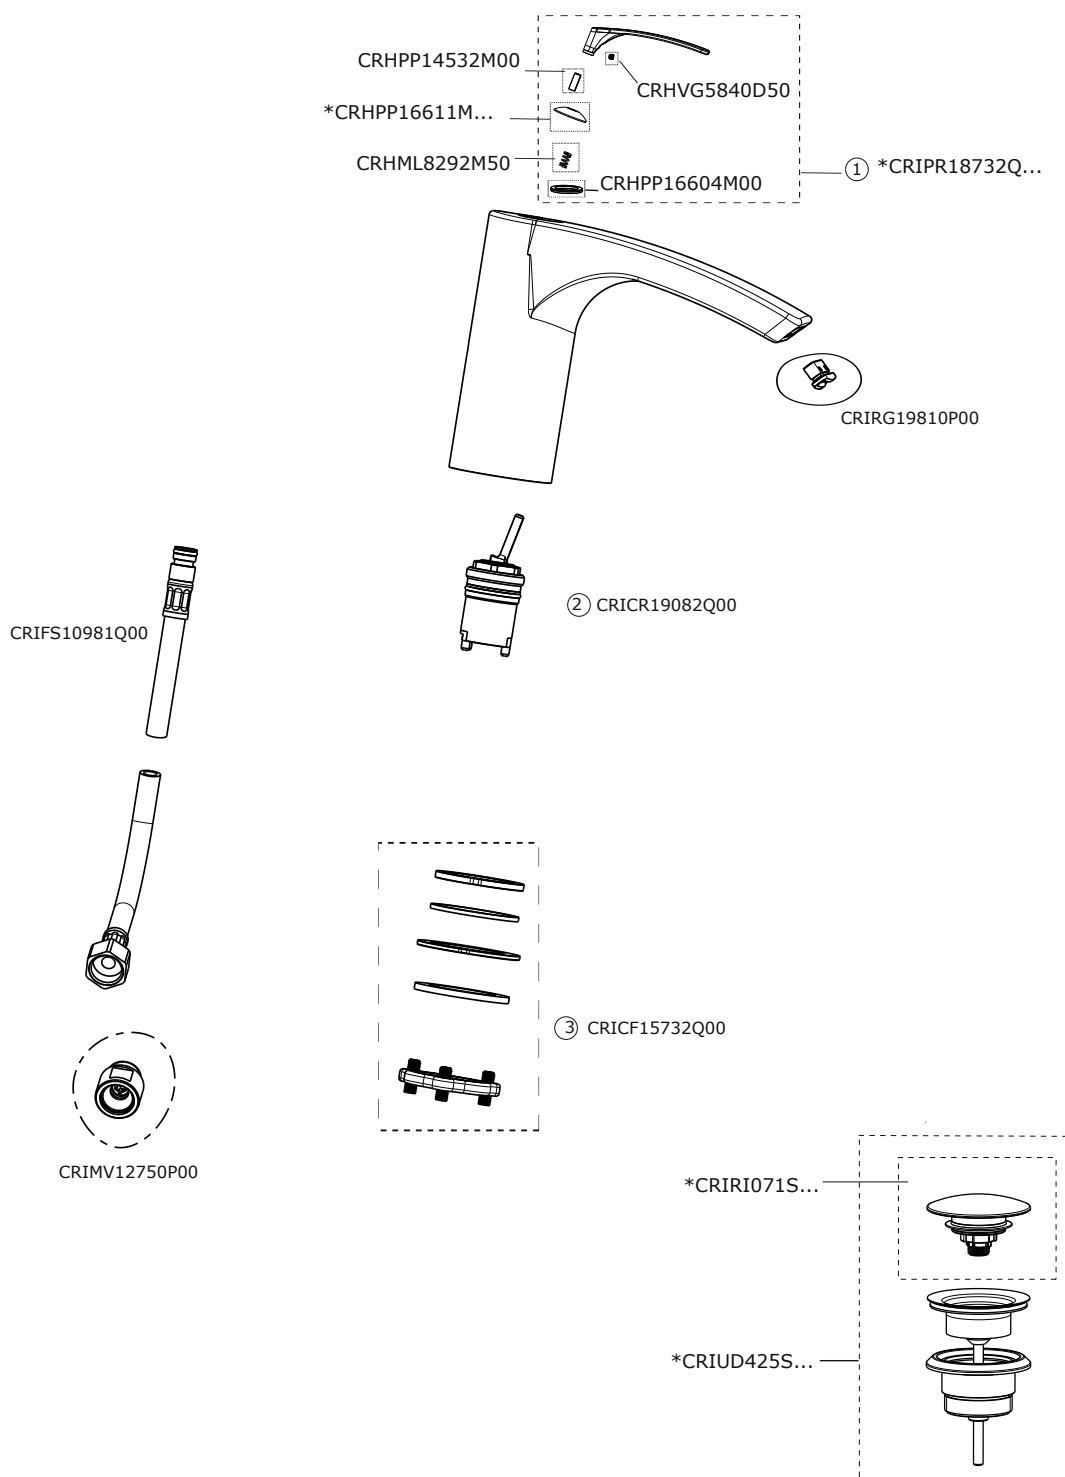

# BOLLICINE

CRIBO220

SCHEDA RICAMBI | SPARE PARTS SHEET

rev.01\_02/2022

## NOTE | NOTES

\* completare con codice finitura | complete with finishing code

① \*CRIPR13301Q... BEFORE/PRIMA 2015

② 2009-2014 CRICR15916P00 + CRIMV17086D51  
2015-2016 CRICR16198Q00 + CRIMV16259D00

③ CRICF12674Q50 + CRICF12680D50 BEFORE/PRIMA 2015