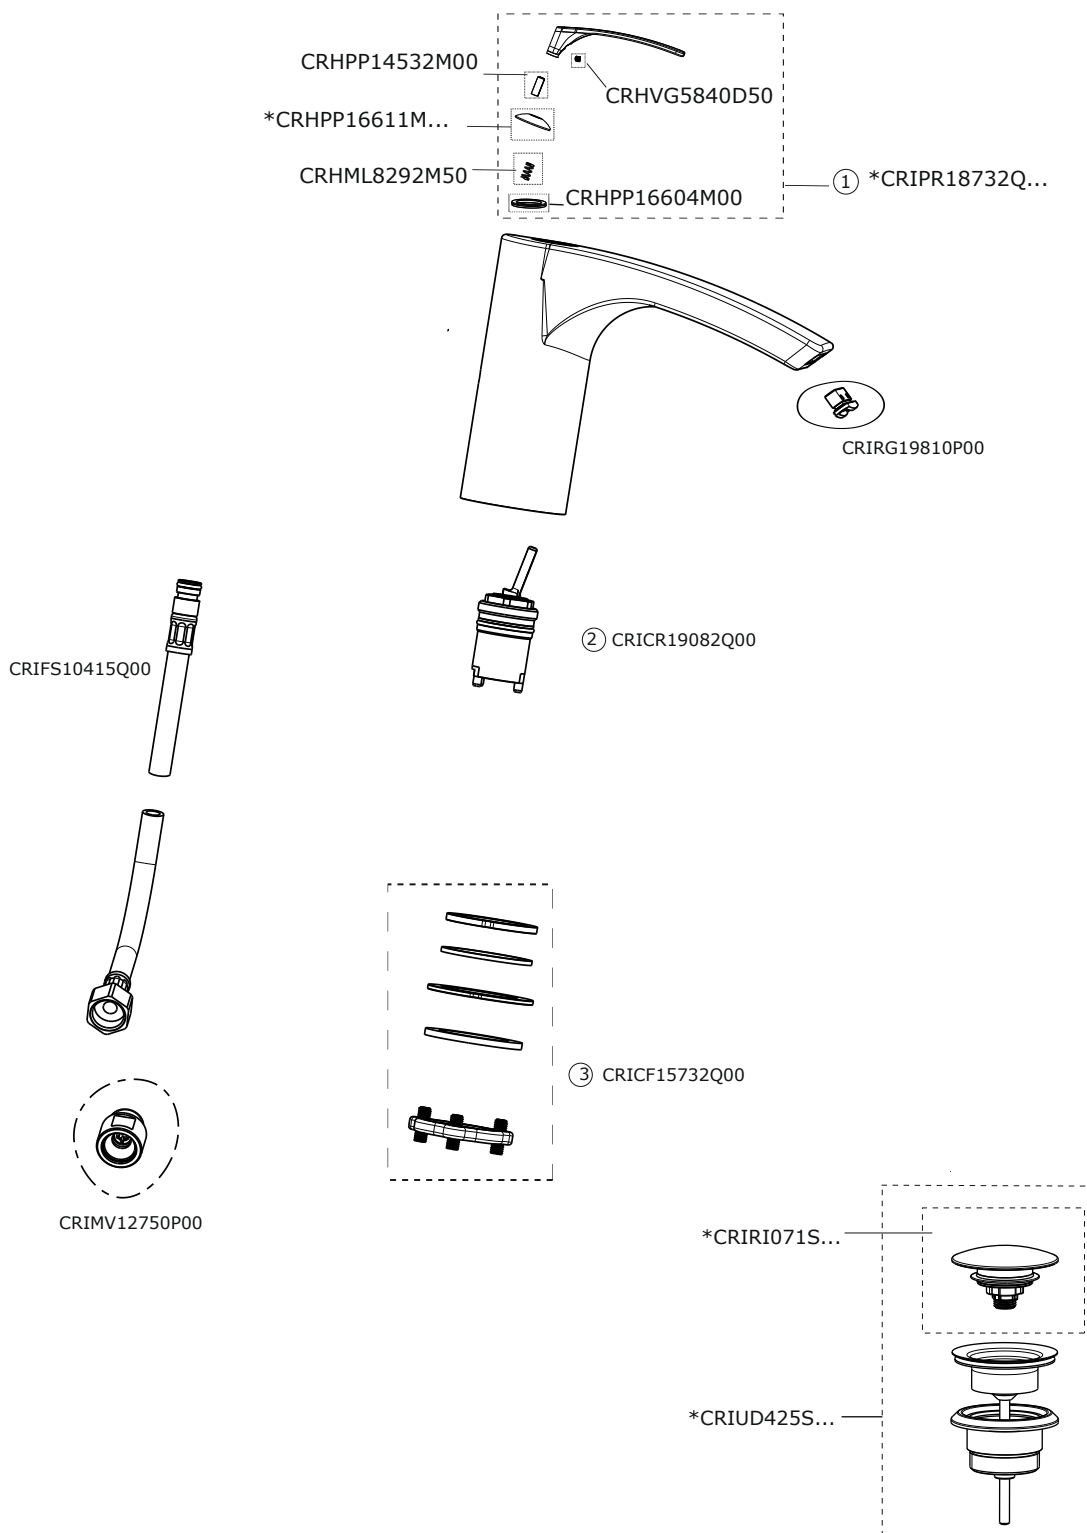

# BOLLICINE

CRIBO227

SCHEDA RICAMBI | SPARE PARTS  
SHEET rev.01\_12/2024

## NOTE | NOTES

\* completare con codice finitura | complete with finishing code

- ① \*CRIPR13301Q... BEFORE/PRIMA 2015
- ② 2009-2014 CRICR24272Q00  
2015-2016 CRICR16198Q00 + CRIMV16259D00
- ③ CRICF24523Q50 BEFORE/PRIMA 2015