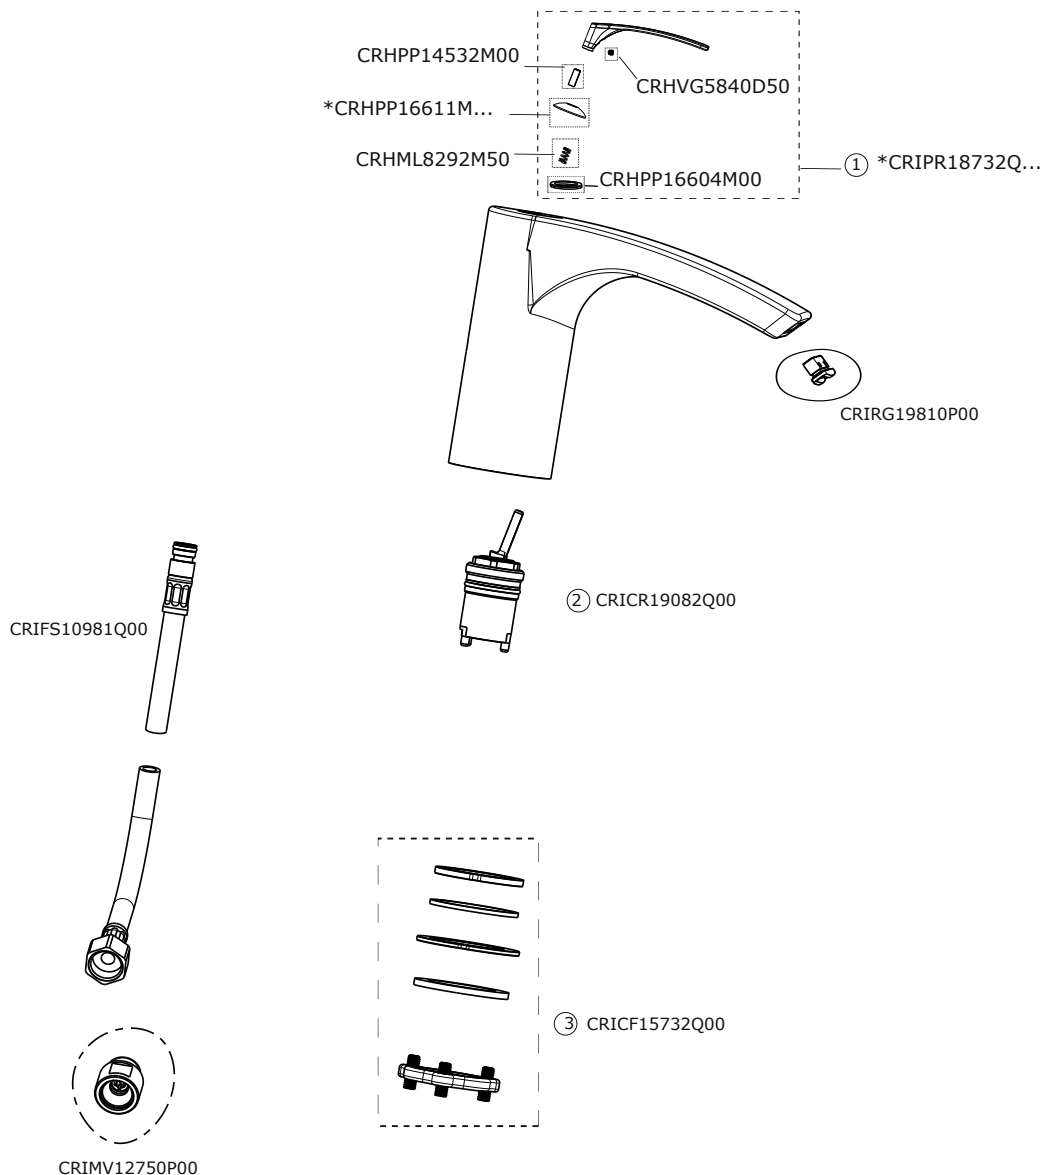

BOLLICINE

CRIBO920

SCHEDA RICAMBI | SPARE PARTS SHEET

rev.01_02/2022

NOTE | NOTES

* completare con codice finitura | complete with finishing code

① *CRIPR13301Q... BEFORE/PRIMA 2015

② 2009-2014 CRICR15916P00 + CRIMV17086D51
2015-2016 CRICR16198Q00 + CRIMV16259D00

③ CRICF12674Q50 + CRICF12680D50 BEFORE/PRIMA 2015