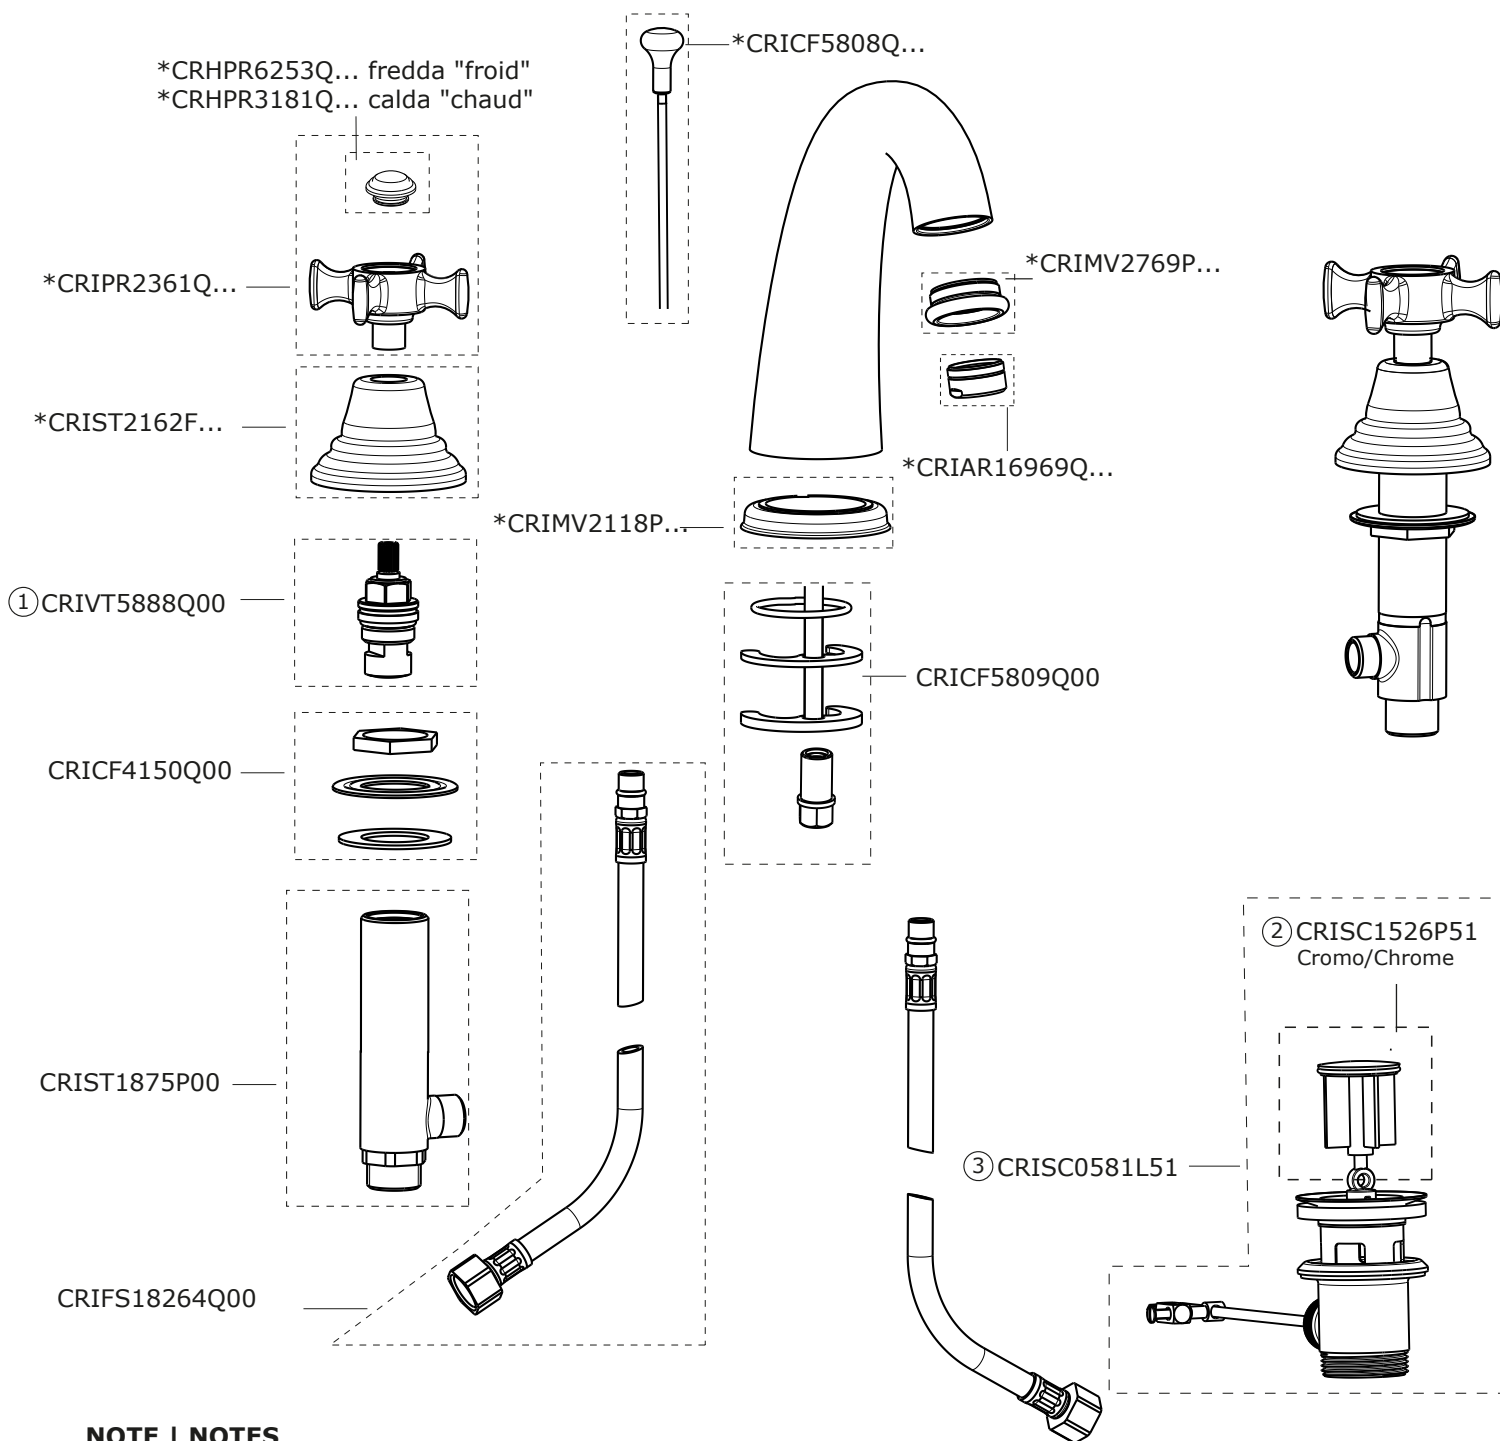

CANOVA

CRICN202

SCHEDA RICAMBI | SPARE PARTS SHEET

rev.01_02/2022

*CRHPR6253Q... fredda "froid"
*CRHPR3181Q... calda "chaud"

NOTE | NOTES

- ① Prima del/Before 2003 CRIVT2243Q00
- ② Altre finiture/Other finishings *CRISC3649P...
- ③ Altre finiture/Other finishings *CRISC3598Q...

* completare con codice finitura | complete with finishing code