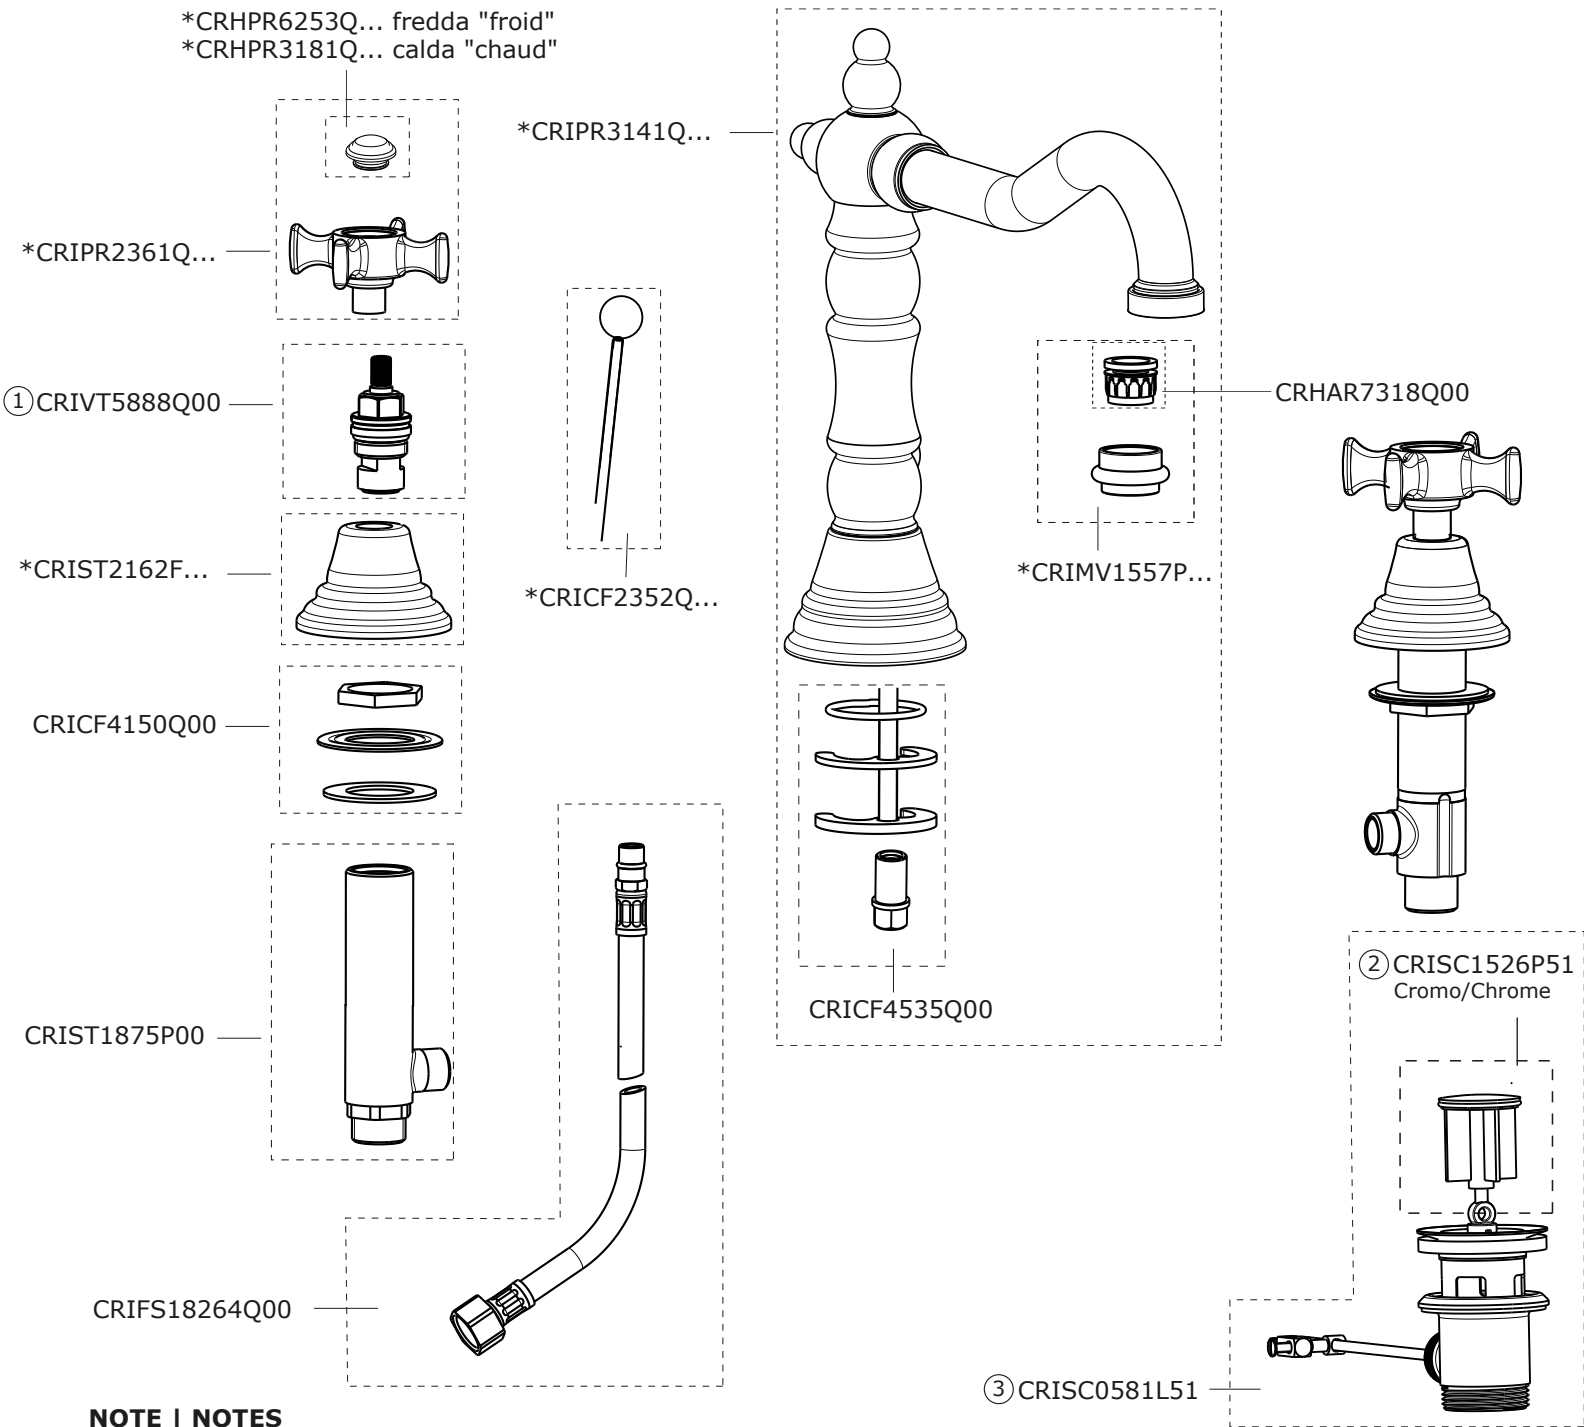

CANOVA

CRICN207

SCHEDA RICAMBI | SPARE PARTS SHEET

rev.01_02/2022

*CRHPR6253Q... fredda "froid"

*CRHPR3181Q... calda "chaud"

NOTE | NOTES

- ① Prima del/Before 2003 CRIVT2243Q00
- ② Altre finiture/Other finishings *CRISC3649P...
- ③ Altre finiture/Other finishings *CRISC3598Q...

* completare con codice finitura | complete with finishing code