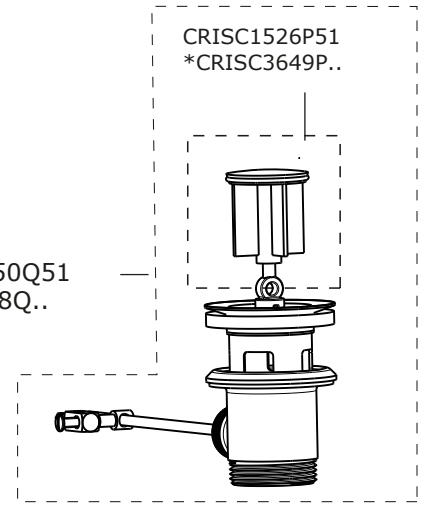

DELTA

CRIDE221

**SCHEDA RICAMBI | SPARE
PARTS SHEET** rev.01_12/2024

*CRIMV6914...

*CRPR17601Q..

*CRIMV11616...

CRIMV20254P00

CRICR24291Q00

① CRIAR24380Q00

CRHPP16461M00

*CRIMV13285P...

CRHVG12676D50

CRICF24405Q50

CRHCF12674Q50

CRISC1526P51
*CRISC3649P..

CRISC23950Q51
*CRISC3598Q..

NOTE | NOTES

* completare con codice finitura | complete with finishing code

① CRIAR19974Q00 2lit/min