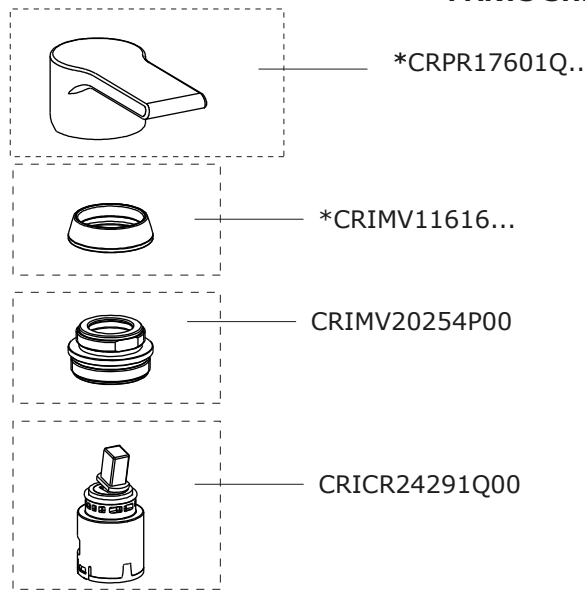

DELTA

CRIDE920

SCHEDA RICAMBI | SPARE
PARTS SHEET rev.01_12/2024

NOTE | NOTES

* completare con codice finitura | complete with finishing code

① *CRIAR18210Q... 5 lit/min

*CRIAR19974Q... 2 lit/min