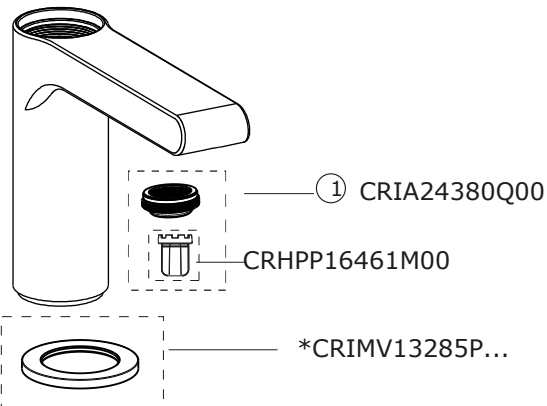

DELTA

CRIDE920

SCHEDA RICAMBI | SPARE
PARTS SHEET rev.01_12/2024

NOTE | NOTES

* completare con codice finitura | complete with finishing code

① *CRIAR18210Q... 5 lit/min

*CRIAR19974Q... 2 lit/min