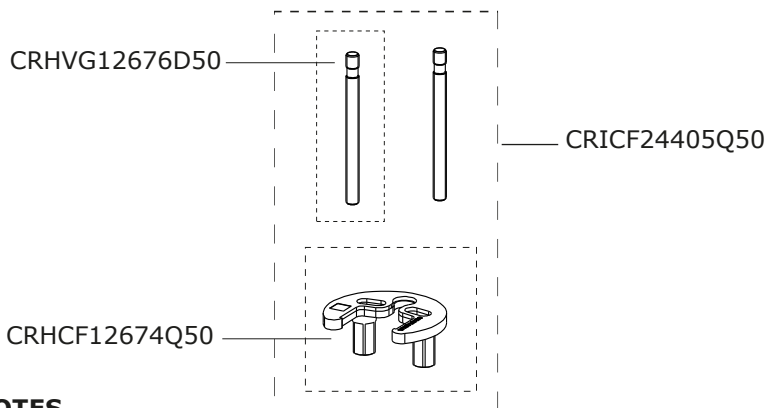

DELTA

CRIDE920

SCHEDA RICAMBI | SPARE
PARTS SHEET rev.01_12/2024

NOTE | NOTES

* completare con codice finitura | complete with finishing code

① *CRIAR18210Q... 5 lit/min

*CRIAR19974Q... 2 lit/min