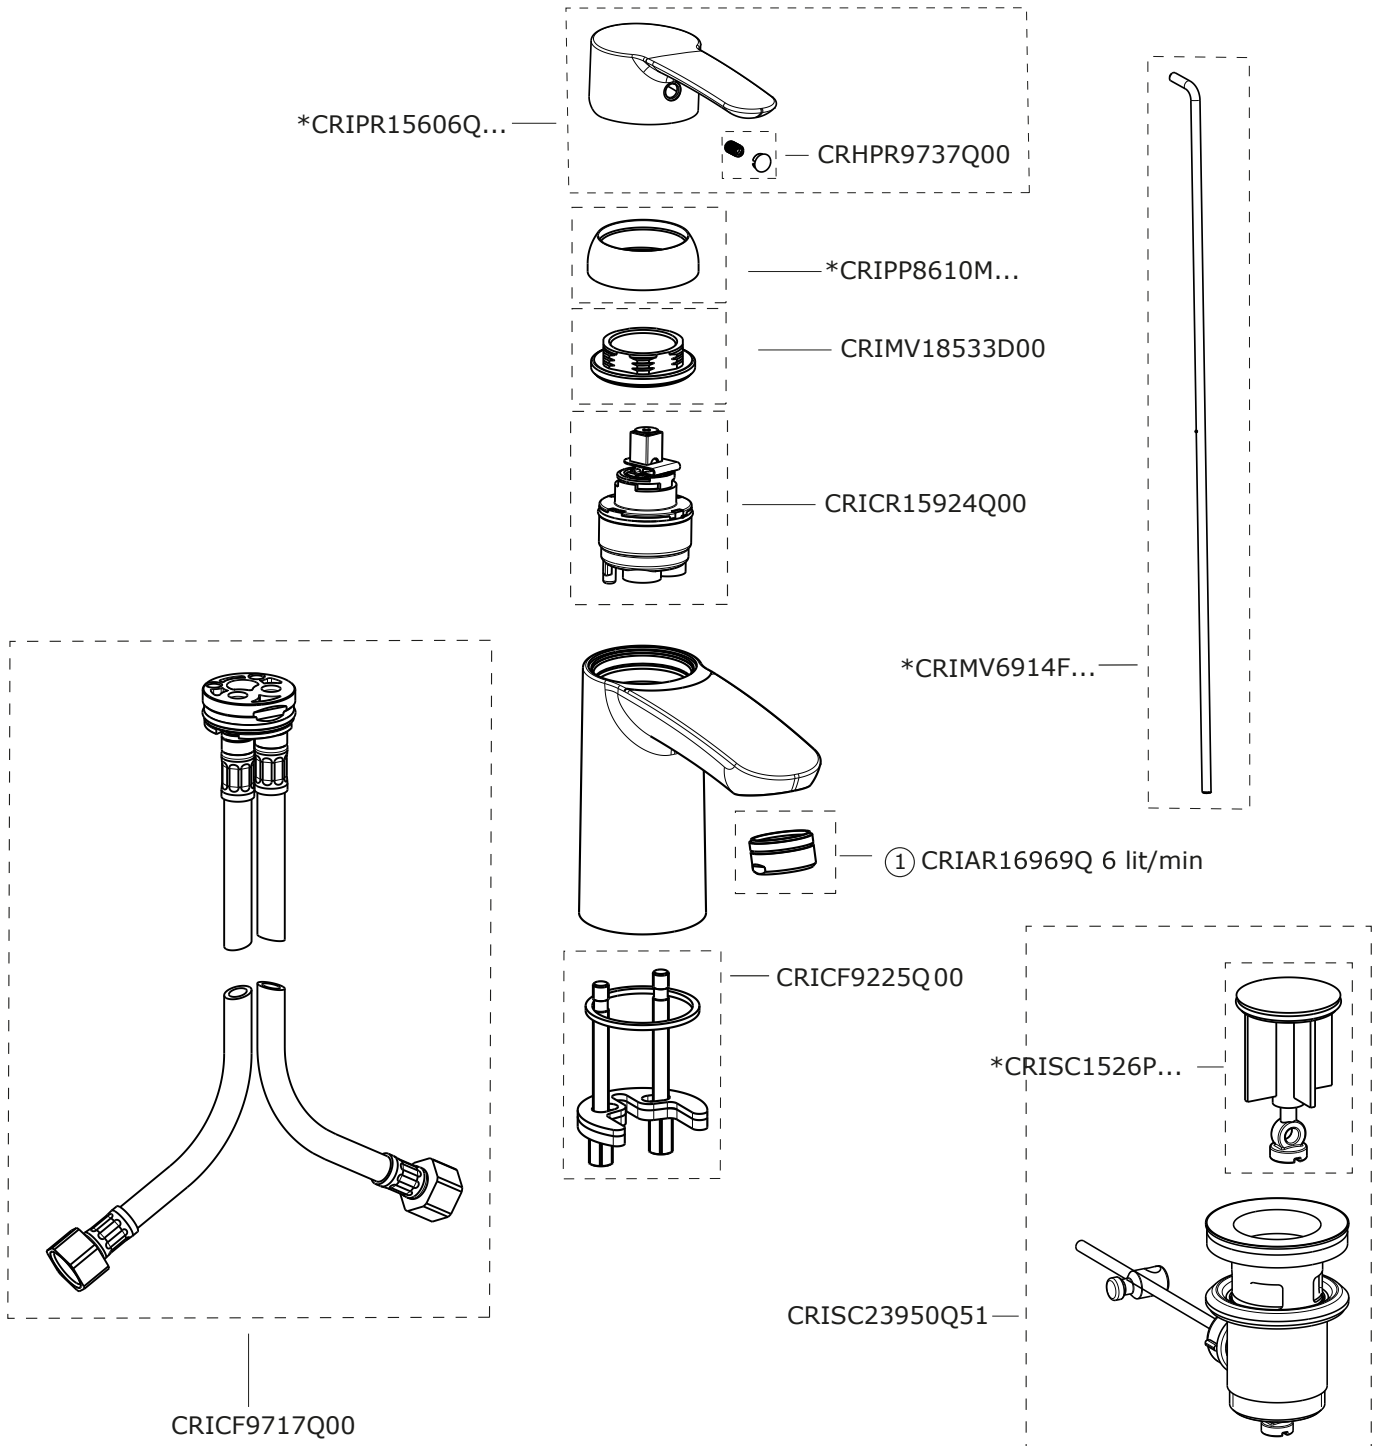

NEW DAY

CRIND225

SCHEDA RICAMBI | SPARE PARTS SHEET

rev.01_02/2023

NOTE | NOTES

- ① *CRIAR11504Q... 5lit/min
- *CRIAR12501Q... 2lit/min

* completare con codice finitura | complete with finishing code