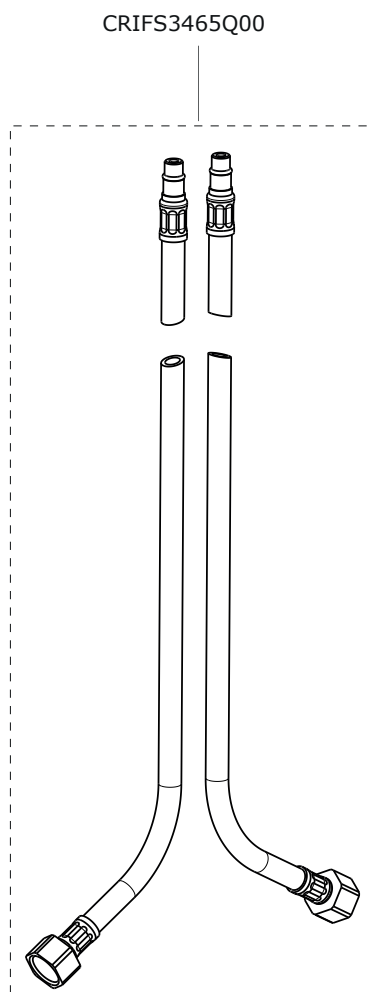

QUADRI

CRIQM920

SCHEDA RICAMBI | SPARE PARTS
SHEET rev.01_012/2024

*CRIPR9115Q...

*CRIMV11616...

CRIMV20254P00

CRICR24291Q00

*CRIST14190P...

① CRICF14985Q00

*CRIPZ24510P...

CRHVG12681D50

CRICF24415Q50

CRHCF12674Q50

NOTE | NOTES

* completare con codice finitura | complete with finishing code

① Prima del/Before 2012 CRIAR11618Q00