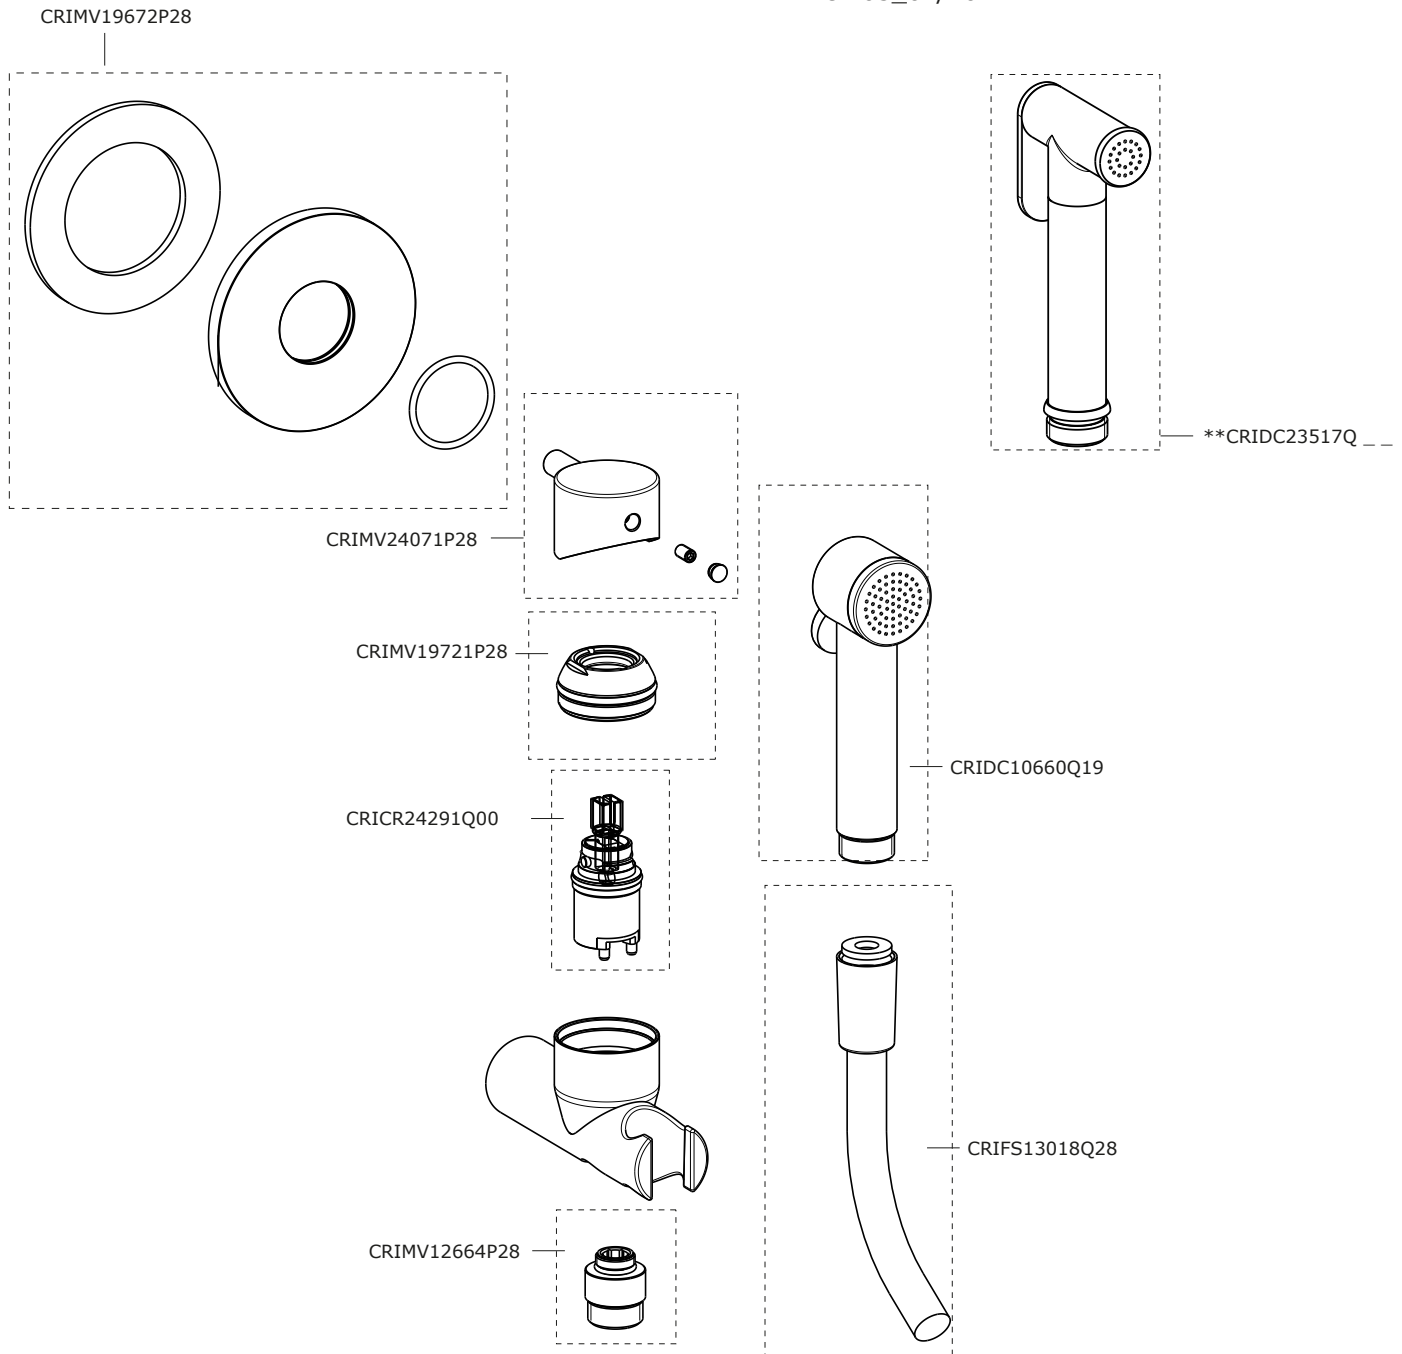

WC JET

CRIWJ670

SCHEDA RICAMBI | SPARE PARTS SHEET

rev.03_07/2024

NOTE | NOTES

* completare con codice finitura | complete with finishing code

** CRIDC23517Q__ per finitura 28 e finiture 15, 34P, 46P, 56P, 92, 96P | for finishing 28 and 15, 34P, 46P, 56P, 92, 96P